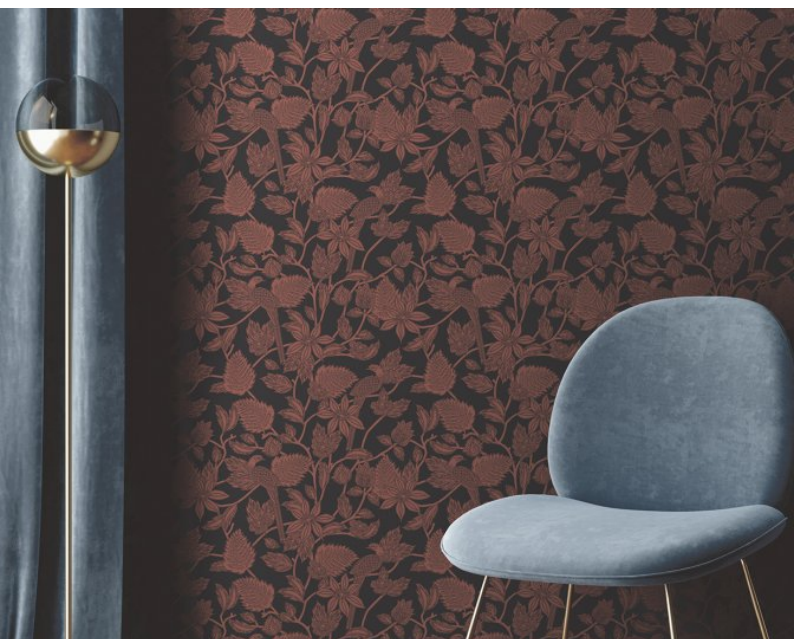

Inspired by secret gardens and British woodland, forest birds and sprawling greenery give this wallcovering a sense of natural opulence. The overall look exudes a modern feel, offering a fresh take on a traditional paisley.

Product Details

Design:	Benga
SKU:	12516
Colour Description:	Red
Width:	60cm
Length:	10m
Sold By:	Per 10m Roll
Construction Type:	Fabric backed Vinyl
Backer:	Non-woven Polyester
Weight:	350gsm
Fire rating:	Euro Class B-s2, d0