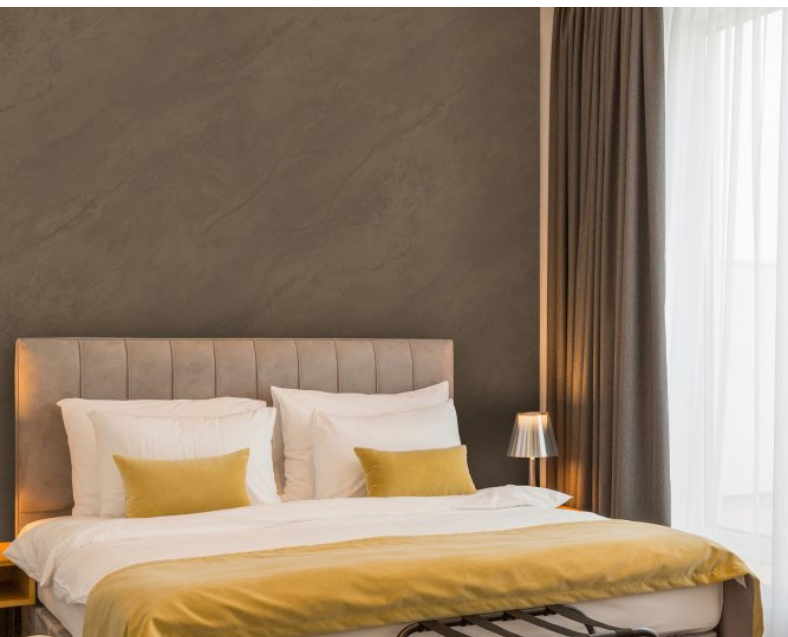

Our new 'Slate' wallcovering is the perfect option for those looking to add an urban feel to their scheme. Channel industrial chic by imitating the popular warehouse or loft styling and transform any interior into a stylish, modern environment. Choose from a selection of natural colour tones available in this aesthetically pleasing design and create a totally different theme and surroundings.

### Product Details

<b>Design:</b>	Slate
<b>SKU:</b>	12978
<b>Colour Description:</b>	Cream
<b>Width:</b>	130cm
<b>Length:</b>	30m
<b>Sold By:</b>	Per linear metre
<b>Construction Type:</b>	Fabric backed Vinyl
<b>Backer:</b>	Non Woven Polyester
<b>Weight:</b>	410gsm
<b>Fire rating:</b>	Euro Class B-s2, d0