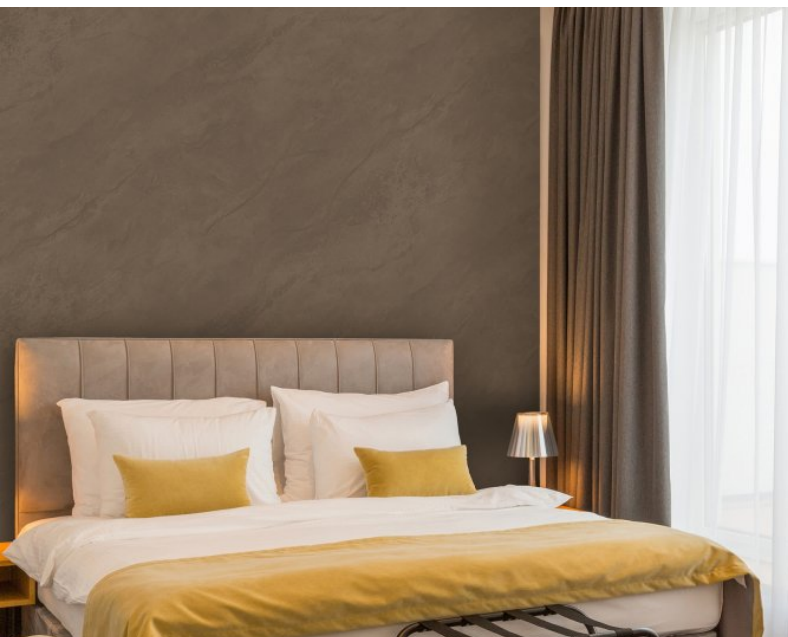

Our new 'Slate' wallcovering is the perfect option for those looking to add an urban feel to their scheme. Channel industrial chic by imitating the popular warehouse or loft styling and transform any interior into a stylish, modern environment. Choose from a selection of natural colour tones available in this aesthetically pleasing design and create a totally different theme and surroundings.

### Product Details

<b>Design:</b>	Slate
<b>SKU:</b>	12976
<b>Colour Description:</b>	Brown
<b>Width:</b>	130cm
<b>Length:</b>	30m
<b>Sold By:</b>	Per linear metre
<b>Construction Type:</b>	Fabric backed Vinyl
<b>Backer:</b>	Non Woven Polyester
<b>Weight:</b>	410gsm
<b>Fire rating:</b>	Euro Class B-s2, d0