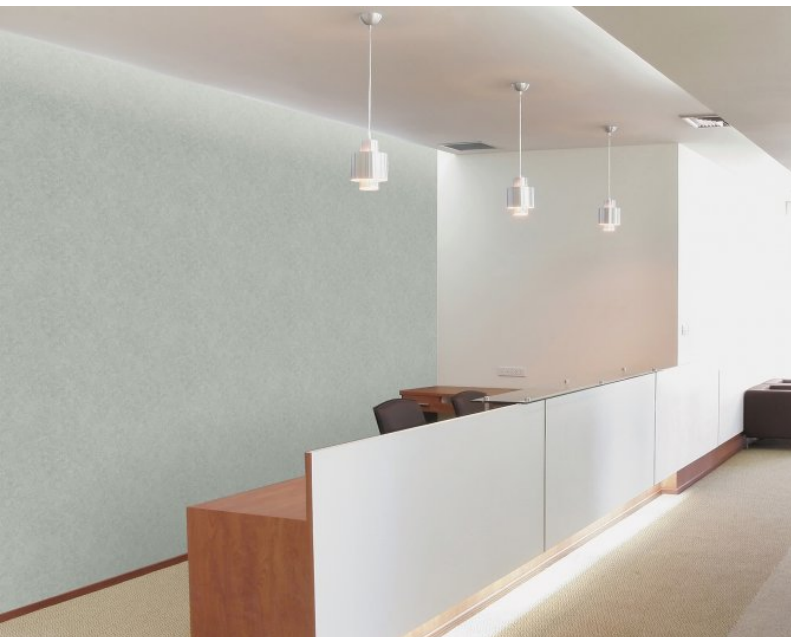

Likened to a soft concrete effect, Tuscan is a new wallcovering that can be used widely to add subtle movement to walls. Designed to capture the appeal of a more industrial look, this design is available in 10 colours ranging for beautiful chalky off whites and greys through to a heavier charcoal.

Product Details

Design:	Tuscan
SKU:	12948
Colour Description:	Blue
Width:	130cm
Length:	30m
Sold By:	Per linear metre
Construction Type:	Fabric backed Vinyl
Backer:	Cotton scrim
Weight:	360gsm Type I
Fire rating:	Euroclass B-s1,d0