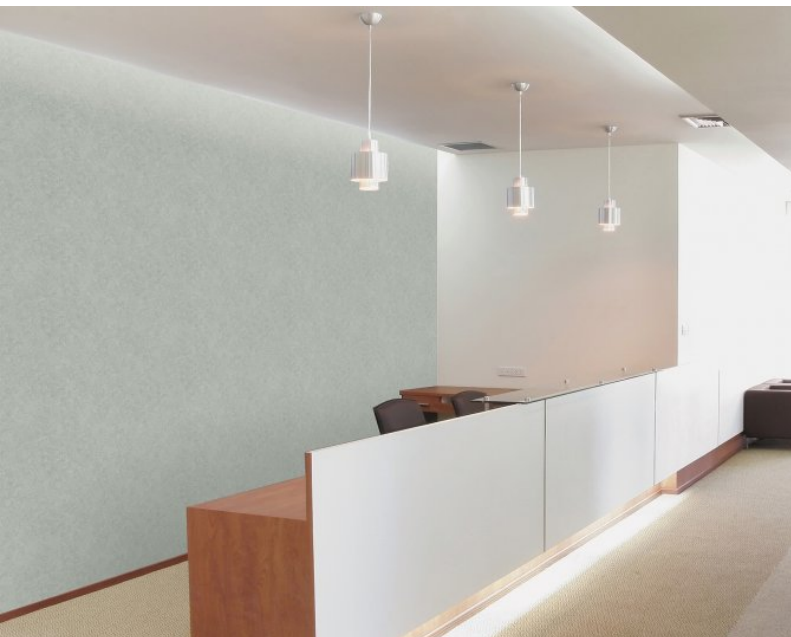

Likened to a soft concrete effect, Tuscan is a new wallcovering that can be used widely to add subtle movement to walls. Designed to capture the appeal of a more industrial look, this design is available in 10 colours ranging for beautiful chalky off whites and greys through to a heavier charcoal.