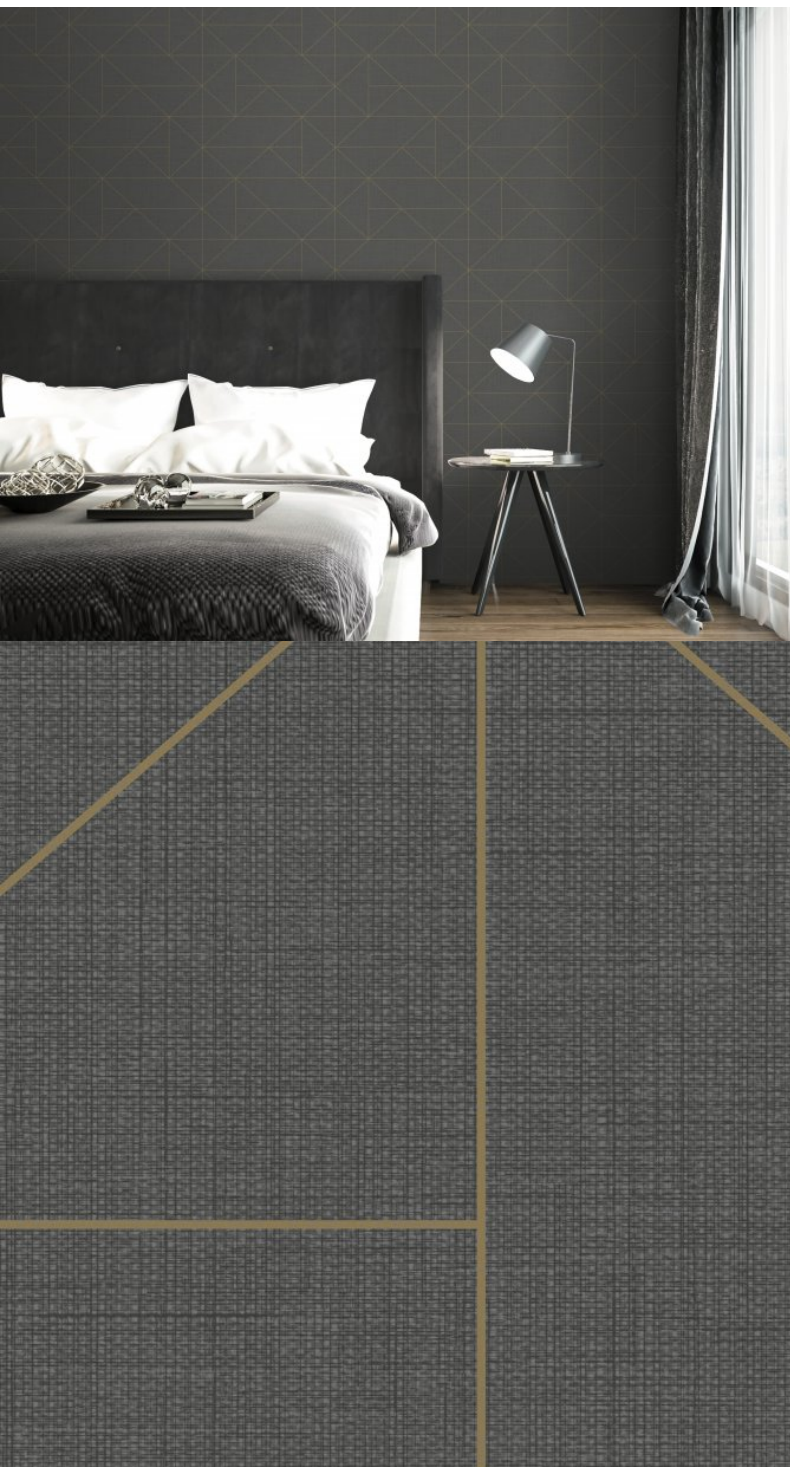

The new Segment wallcovering is fantastic for adding a modern twist to any interior space. This Wallcovering features a geometric line pattern on a subtle textile print ground, all finished with a tailored textured emboss. With the element of linear print running throughout the design and in combination with the variety of colours on offer, this is bound to be a popular choice for many.

Product Details

Design:	Segment
SKU:	12870
Colour Description:	Grey
Width:	130cm
Length:	30m
Sold By:	Per linear metre
Construction Type:	Fabric backed Vinyl
Backer:	Non Woven Polyester
Weight:	455gsm
Fire rating:	Euro Class B-s2, d0

AVAILABLE COLOURWAYS IN THIS DESIGN

To view the full range of colourways available in this design, please search 'Segment' using the search function tool on the Muraspec website.

OVERLAP & TRIM

BY REVERSE HANGING