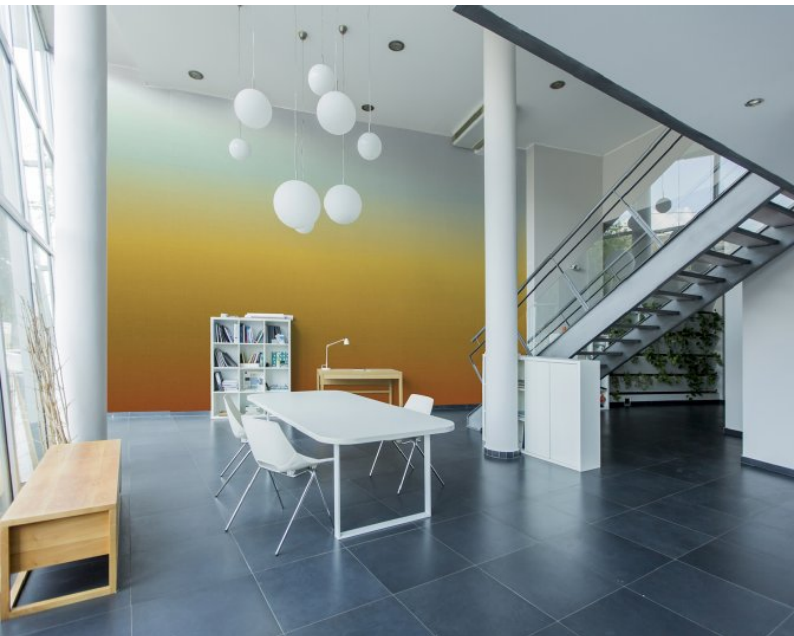

Beautifully delicate yet superbly effective. Taking colours which are then blended together to create a faded and gradient composition of varied tones and shades, our digitally printed Ombrè and Gradient wallcoverings offer special uniqueness and complementary styling. Cloud bursting calmness, cascading soft geometric shapes or soft pastel effect stone, this collection captures imagination and ideas showing what is achievable through great design, colour and texture combinations.

Product Details

Design:	Abstract
SKU:	LTD02497
Colour Description:	Copper
Width:	130cm
Length:	0cm (printed to order)
Sold By:	Per square metre
Construction Type:	Digital Backer
Backer:	Osnaburg
Weight:	455gsm
Fire rating:	Euro Class B-s2, d0