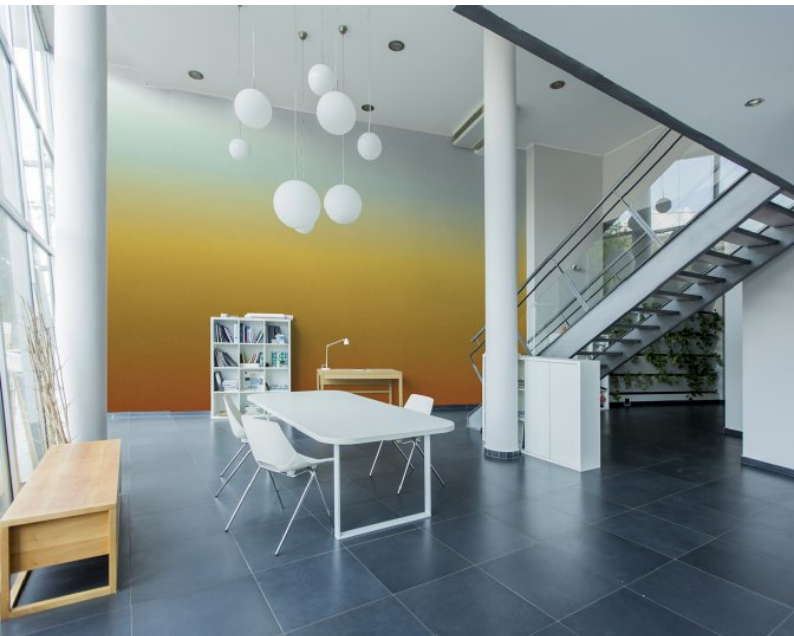

Beautifully delicate yet superbly effective. Taking colours which are then blended together to create a faded and gradient composition of varied tones and shades, our digitally printed Ombrè and Gradient wallcoverings offer special uniqueness and complementary styling. Cloud bursting calmness, cascading soft geometric shapes or soft pastel effect stone, this collection captures imagination and ideas showing what is achievable through great design, colour and texture combinations.