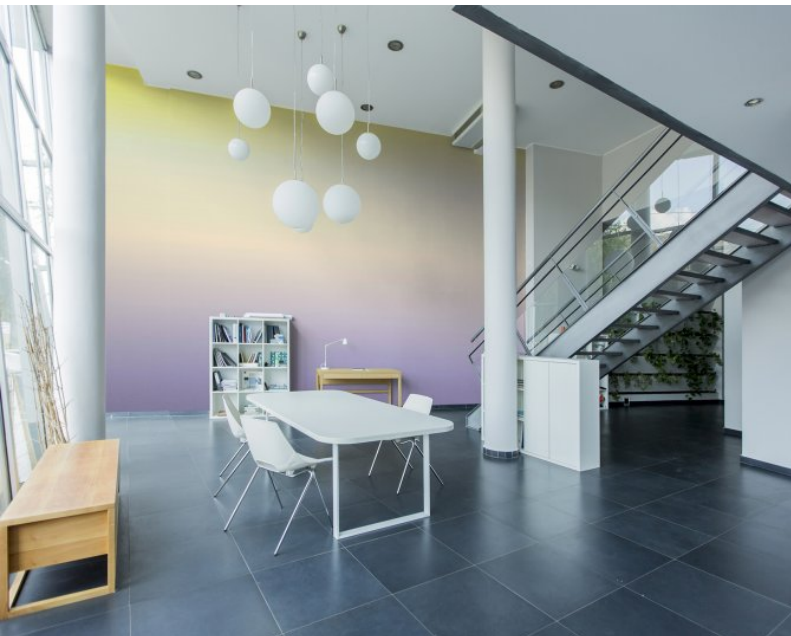

Beautifully delicate yet superbly effective. Taking colours which are then blended together to create a faded and gradient composition of varied tones and shades, our digitally printed Ombrè and Gradient wallcoverings offer special uniqueness and complementary styling. Cloud bursting calmness, cascading soft geometric shapes or soft pastel effect stone, this collection captures imagination and ideas showing what is achievable through great design, colour and texture combinations.