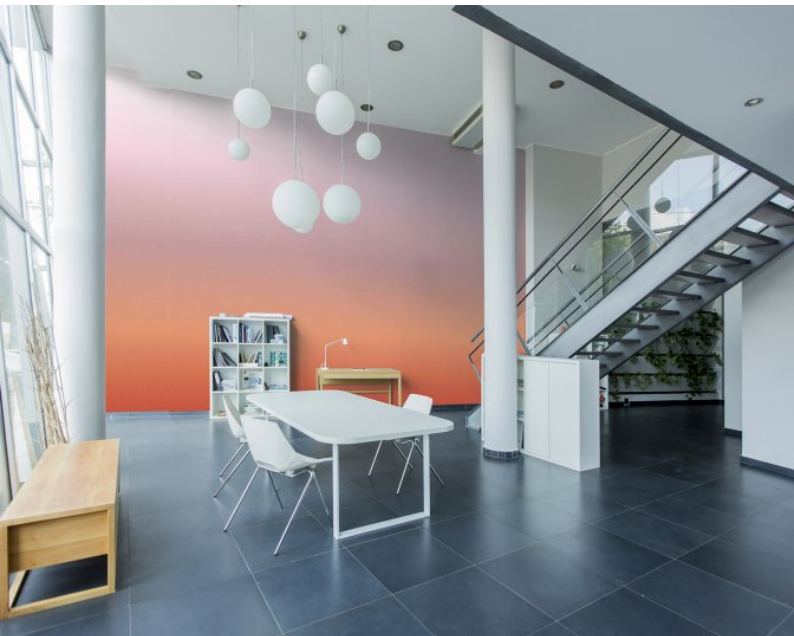

Beautifully delicate yet superbly effective. Taking colours which are then blended together to create a faded and gradient composition of varied tones and shades, our digitally printed Ombrè and Gradient wallcoverings offer special uniqueness and complementary styling. Cloud bursting calmness, cascading soft geometric shapes or soft pastel effect stone, this collection captures imagination and ideas showing what is achievable through great design, colour and texture combinations.

Product Details

Design:	Abstract
SKU:	LTD02492
Colour Description:	Orange
Width:	130cm
Length:	0cm (printed to order)
Sold By:	Per square metre
Construction Type:	Digital Backer
Backer:	Osnaburg
Weight:	455gsm
Fire rating:	Euro Class B-s2, d0