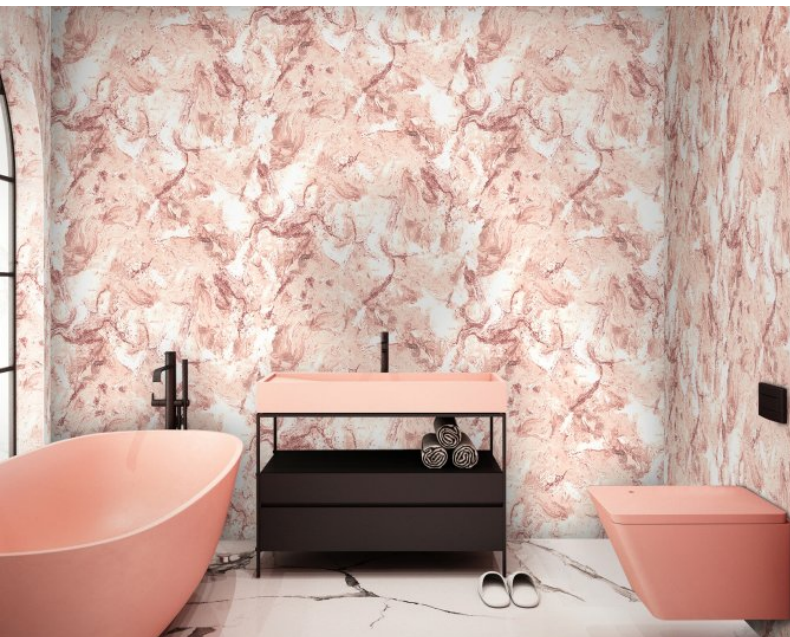

The Art Deco period features marble extensively, from ornaments through to building interiors. Marble takes a 'stone' finish to a new level of elegance, sophistication and luxury. Garbo uses lavish foils as a base before printing this marble design in an array of realistic colours.

### Product Details

|                            |                     |
|----------------------------|---------------------|
| <b>Design:</b>             | Garbo               |
| <b>SKU:</b>                | 12095               |
| <b>Colour Description:</b> | Brown               |
| <b>Width:</b>              | 52cm                |
| <b>Length:</b>             | 10m                 |
| <b>Sold By:</b>            | Per linear metre    |
| <b>Construction Type:</b>  | PET Foil            |
| <b>Backer:</b>             | Non Woven Polyester |
| <b>Weight:</b>             | 350gsm              |
| <b>Fire rating:</b>        | Euro Class B-s1, d0 |