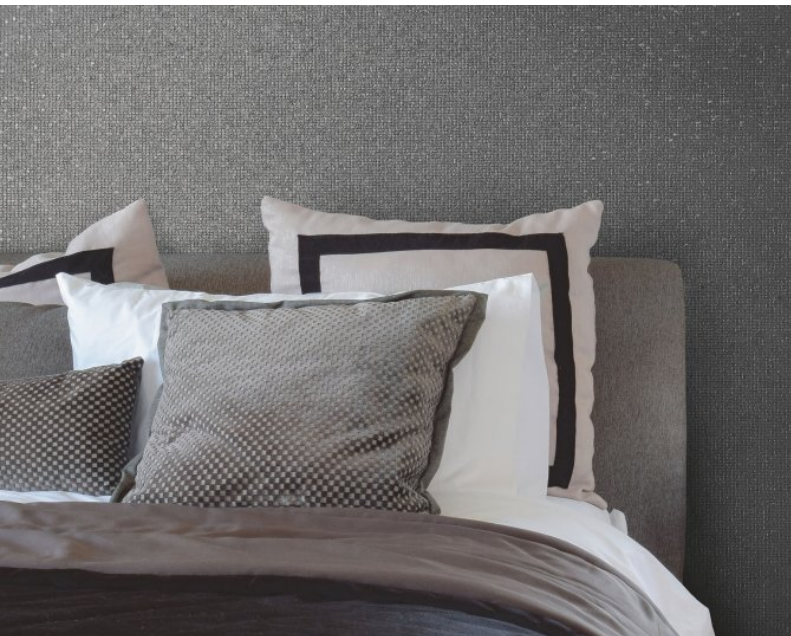

A decadent collection of tasteful lustrous neutrals and rich seductive colours, 'Jewel' adds drama to walls by mixing colour with a subtle texture. Vibrant and beautiful, this eye-catching wallcovering is sure to bring warmth and luxury to your scheme and can be used in all areas as it is so versatile. Readily available in 14 elegant colours from mineral tones such as graphite grey through to jade greens, berry tones and a glorious rich red, this 20oz Type II Osnaburg wallcovering has something for all.

Product Details

Design:	Jewel
SKU:	12410
Colour Description:	Red
Width:	130cm
Length:	30m
Sold By:	Per linear metre
Construction Type:	Fabric backed Vinyl
Backer:	Osnaburg
Weight:	455gsm
Fire rating:	Euro Class B-s2, d0