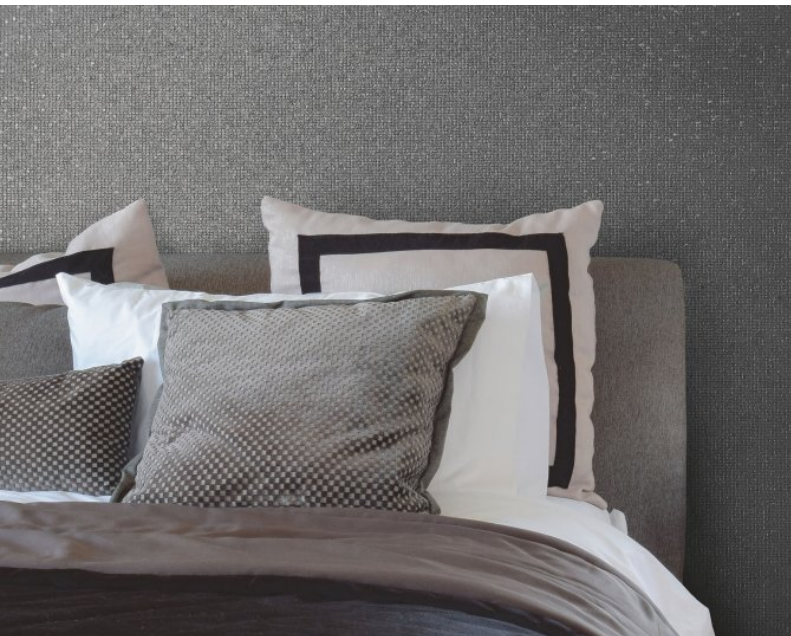

A decadent collection of tasteful lustrous neutrals and rich seductive colours, 'Jewel' adds drama to walls by mixing colour with a subtle texture. Vibrant and beautiful, this eye-catching wallcovering is sure to bring warmth and luxury to your scheme and can be used in all areas as it is so versatile. Readily available in 14 elegant colours from mineral tones such as graphite grey through to jade greens, berry tones and a glorious rich red, this 20oz Type II Osnaburg wallcovering has something for all.

Product Details

Design:	Jewel
SKU:	12413
Colour Description:	Beige
Width:	130cm
Length:	30m
Sold By:	Per linear metre
Construction Type:	Fabric backed Vinyl
Backer:	Osnaburg
Weight:	455gsm
Fire rating:	Euro Class B-s2, d0