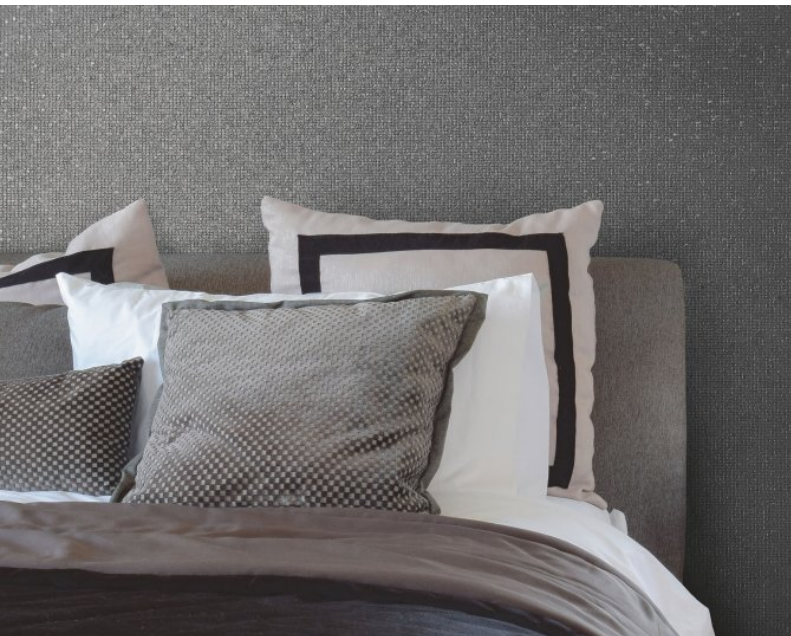

A decadent collection of tasteful lustrous neutrals and rich seductive colours, 'Jewel' adds drama to walls by mixing colour with a subtle texture. Vibrant and beautiful, this eye-catching wallcovering is sure to bring warmth and luxury to your scheme and can be used in all areas as it is so versatile. Readily available in 14 elegant colours from mineral tones such as graphite grey through to jade greens, berry tones and a glorious rich red, this 20oz Type II Osnaburg wallcovering has something for all.

Product Details

Design:	Jewel
SKU:	12420
Colour Description:	Purple
Width:	130cm
Length:	30m
Sold By:	Per linear metre
Construction Type:	Fabric backed Vinyl
Backer:	Osnaburg
Weight:	455gsm
Fire rating:	Euro Class B-s2, d0