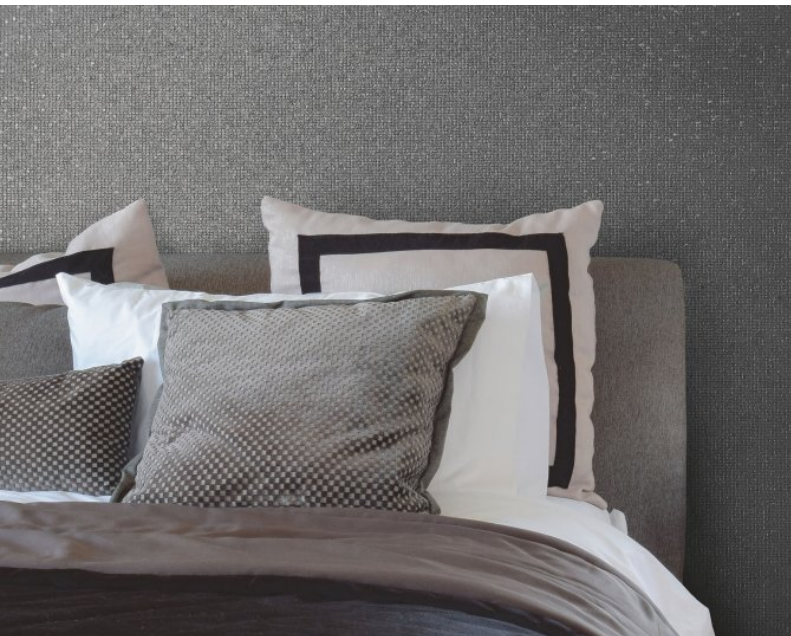

A decadent collection of tasteful lustrous neutrals and rich seductive colours, 'Jewel' adds drama to walls by mixing colour with a subtle texture. Vibrant and beautiful, this eye-catching wallcovering is sure to bring warmth and luxury to your scheme and can be used in all areas as it is so versatile. Readily available in 14 elegant colours from mineral tones such as graphite grey through to jade greens, berry tones and a glorious rich red, this 20oz Type II Osnaburg wallcovering has something for all.

## Product Details

<b>Design:</b>	Jewel
<b>SKU:</b>	12421
<b>Colour Description:</b>	Silver
<b>Width:</b>	130cm
<b>Length:</b>	30m
<b>Sold By:</b>	Per linear metre
<b>Construction Type:</b>	Fabric backed Vinyl
<b>Backer:</b>	Osnaburg
<b>Weight:</b>	455gsm
<b>Fire rating:</b>	Euro Class B-s2, d0