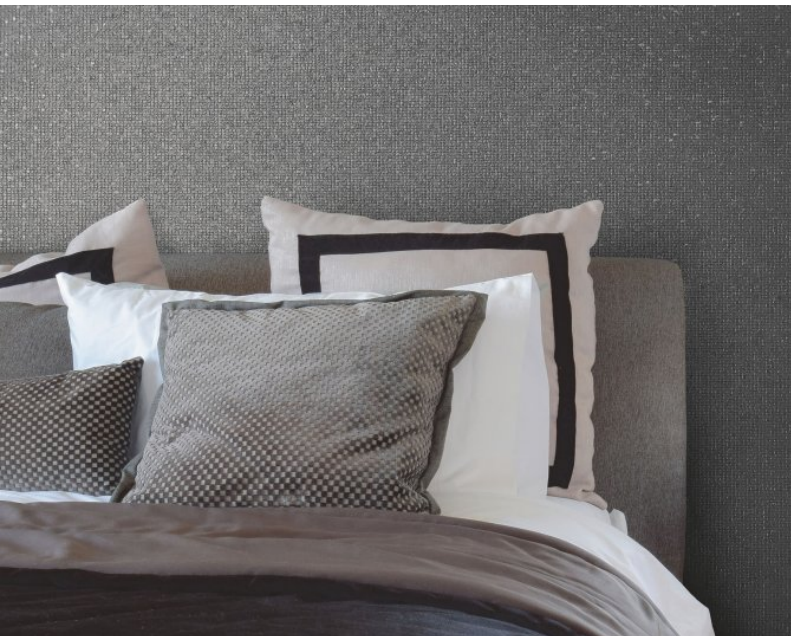

A decadent collection of tasteful lustrous neutrals and rich seductive colours, 'Jewel' adds drama to walls by mixing colour with a subtle texture. Vibrant and beautiful, this eye-catching wallcovering is sure to bring warmth and luxury to your scheme and can be used in all areas as it is so versatile. Readily available in 14 elegant colours from mineral tones such as graphite grey through to jade greens, berry tones and a glorious rich red, this 20oz Type II Osnaburg wallcovering has something for all.

### Product Details

<b>Design:</b>	Jewel
<b>SKU:</b>	12416
<b>Colour Description:</b>	Silver
<b>Width:</b>	130cm
<b>Length:</b>	30m
<b>Sold By:</b>	Per linear metre
<b>Construction Type:</b>	Fabric backed Vinyl
<b>Backer:</b>	Osnaburg
<b>Weight:</b>	455gsm
<b>Fire rating:</b>	Euro Class B-s2, d0