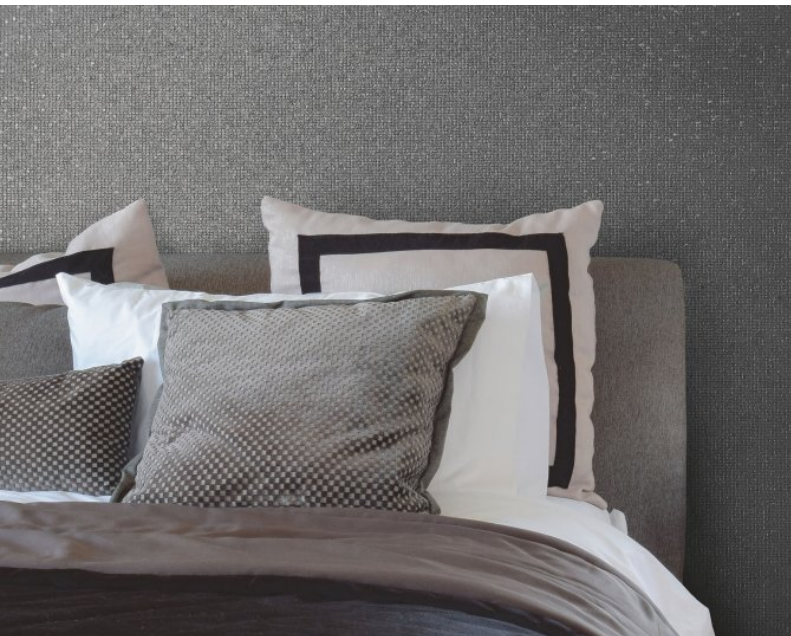

A decadent collection of tasteful lustrous neutrals and rich seductive colours, 'Jewel' adds drama to walls by mixing colour with a subtle texture. Vibrant and beautiful, this eye-catching wallcovering is sure to bring warmth and luxury to your scheme and can be used in all areas as it is so versatile. Readily available in 14 elegant colours from mineral tones such as graphite grey through to jade greens, berry tones and a glorious rich red, this 20oz Type II Osnaburg wallcovering has something for all.

Product Details

Design:	Jewel
SKU:	12418
Colour Description:	Green
Width:	130cm
Length:	30m
Sold By:	Per linear metre
Construction Type:	Fabric backed Vinyl
Backer:	Osnaburg
Weight:	455gsm
Fire rating:	Euro Class B-s2, d0