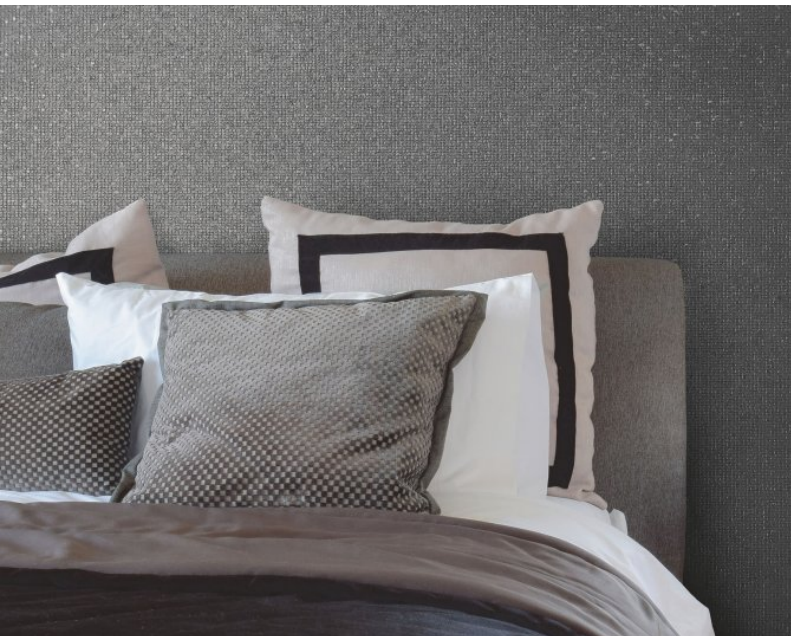

A decadent collection of tasteful lustrous neutrals and rich seductive colours, 'Jewel' adds drama to walls by mixing colour with a subtle texture. Vibrant and beautiful, this eye-catching wallcovering is sure to bring warmth and luxury to your scheme and can be used in all areas as it is so versatile. Readily available in 14 elegant colours from mineral tones such as graphite grey through to jade greens, berry tones and a glorious rich red, this 20oz Type II Osnaburg wallcovering has something for all.

## Product Details

<b>Design:</b>	Jewel
<b>SKU:</b>	12415
<b>Colour Description:</b>	White
<b>Width:</b>	130cm
<b>Length:</b>	30m
<b>Sold By:</b>	Per linear metre
<b>Construction Type:</b>	Fabric backed Vinyl
<b>Backer:</b>	Osnaburg
<b>Weight:</b>	455gsm
<b>Fire rating:</b>	Euro Class B-s2, d0