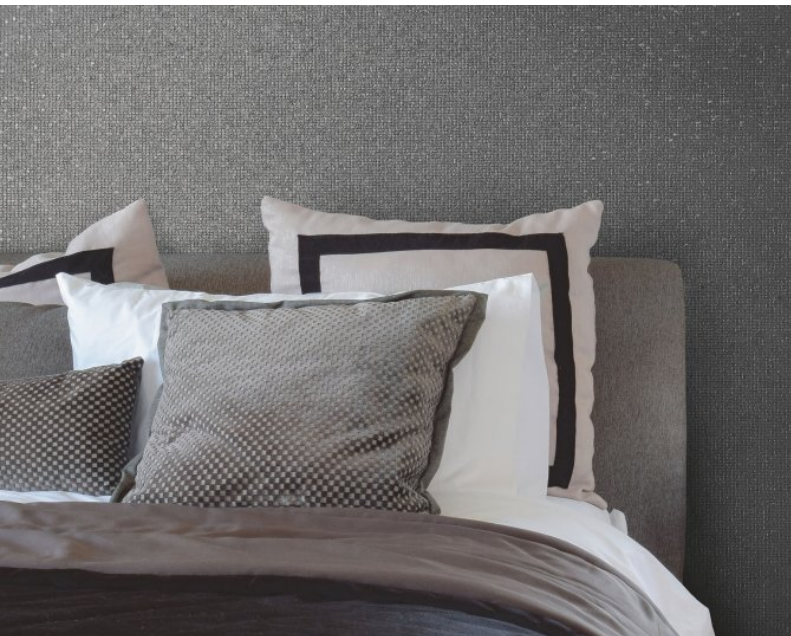

A decadent collection of tasteful lustrous neutrals and rich seductive colours, 'Jewel' adds drama to walls by mixing colour with a subtle texture. Vibrant and beautiful, this eye-catching wallcovering is sure to bring warmth and luxury to your scheme and can be used in all areas as it is so versatile. Readily available in 14 elegant colours from mineral tones such as graphite grey through to jade greens, berry tones and a glorious rich red, this 20oz Type II Osnaburg wallcovering has something for all.

Product Details

Design:	Jewel
SKU:	12417
Colour Description:	White
Width:	130cm
Length:	30m
Sold By:	Per linear metre
Construction Type:	Fabric backed Vinyl
Backer:	Osnaburg
Weight:	455gsm
Fire rating:	Euro Class B-s2, d0