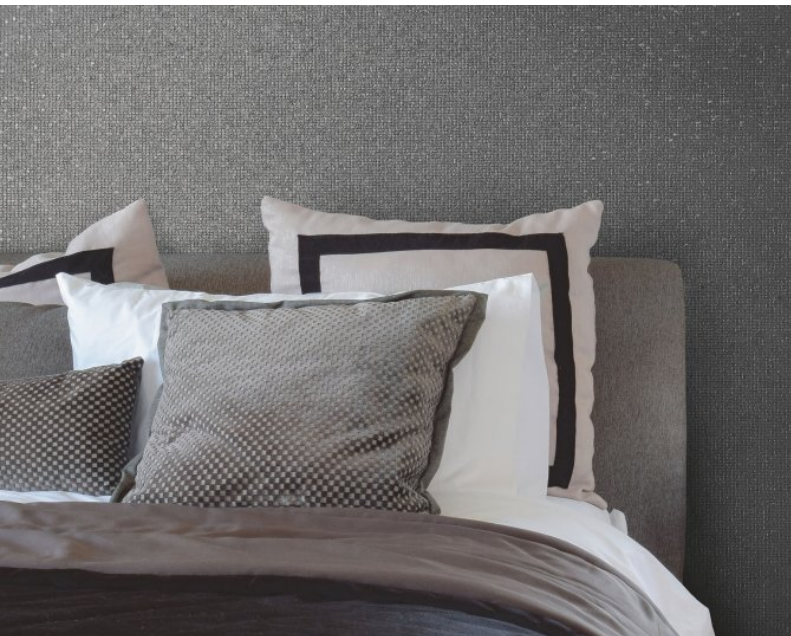

A decadent collection of tasteful lustrous neutrals and rich seductive colours, 'Jewel' adds drama to walls by mixing colour with a subtle texture. Vibrant and beautiful, this eye-catching wallcovering is sure to bring warmth and luxury to your scheme and can be used in all areas as it is so versatile. Readily available in 14 elegant colours from mineral tones such as graphite grey through to jade greens, berry tones and a glorious rich red, this 20oz Type II Osnaburg wallcovering has something for all.

## Product Details

<b>Design:</b>	Jewel
<b>SKU:</b>	12414
<b>Colour Description:</b>	Taupe
<b>Width:</b>	130cm
<b>Length:</b>	30m
<b>Sold By:</b>	Per linear metre
<b>Construction Type:</b>	Fabric backed Vinyl
<b>Backer:</b>	Osnaburg
<b>Weight:</b>	455gsm
<b>Fire rating:</b>	Euro Class B-s2, d0