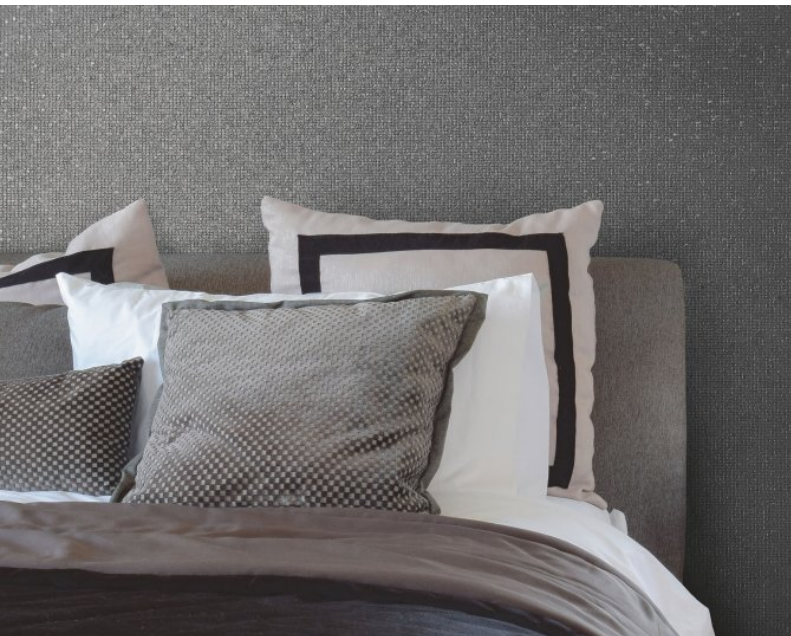

A decadent collection of tasteful lustrous neutrals and rich seductive colours, 'Jewel' adds drama to walls by mixing colour with a subtle texture. Vibrant and beautiful, this eye-catching wallcovering is sure to bring warmth and luxury to your scheme and can be used in all areas as it is so versatile. Readily available in 14 elegant colours from mineral tones such as graphite grey through to jade greens, berry tones and a glorious rich red, this 20oz Type II Osnaburg wallcovering has something for all.

Product Details

Design:	Jewel
SKU:	12422
Colour Description:	Grey
Width:	130cm
Length:	30m
Sold By:	Per linear metre
Construction Type:	Fabric backed Vinyl
Backer:	Osnaburg
Weight:	455gsm
Fire rating:	Euro Class B-s2, d0