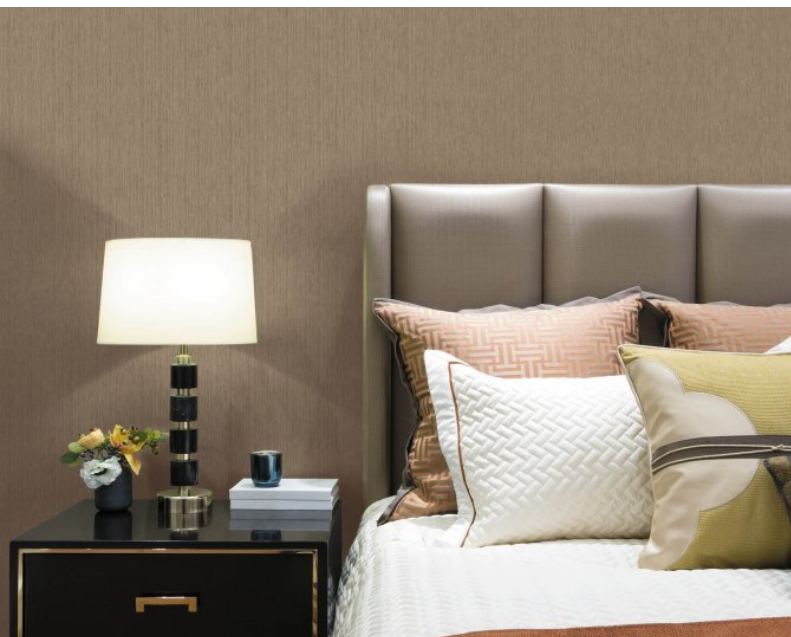

A versatile and elegant wallcovering, 'Accord' has been designed to emulate the beauty of natural silk. Additional texture and depth of colour are added through gravure print which then capture the opulence and richness associated with this style. Timeless and classic it is available in 12 chic colours from cool neutral greys and taupe's through to jewel blue and green as 20oz Type II Osnaburg wallcoverings.

Product Details

Design:	Accord
SKU:	11908
Colour Description:	Brown
Width:	130cm
Length:	130cm
Sold By:	Per linear metre
Construction Type:	Fabric backed Vinyl
Backer:	Osnaburg
Weight:	455gsm
Fire rating:	Euro Class B-s2, d0