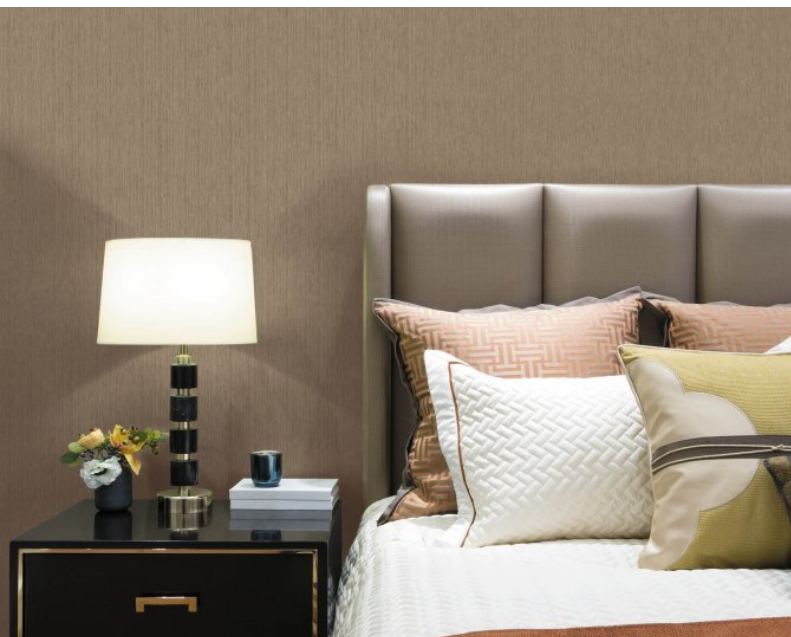

A versatile and elegant wallcovering, 'Accord' has been designed to emulate the beauty of natural silk. Additional texture and depth of colour are added through gravure print which then capture the opulence and richness associated with this style. Timeless and classic it is available in 12 chic colours from cool neutral greys and taupe's through to jewel blue and green as 20oz Type II Osnaburg wallcoverings.

Product Details

| | |
|----------------------------|---------------------|
| Design: | Accord |
| SKU: | 11907 |
| Colour Description: | Taupe |
| Width: | 130cm |
| Length: | 130cm |
| Sold By: | Per linear metre |
| Construction Type: | Fabric backed Vinyl |
| Backer: | Osnaburg |
| Weight: | 455gsm |
| Fire rating: | Euro Class B-s2, d0 |