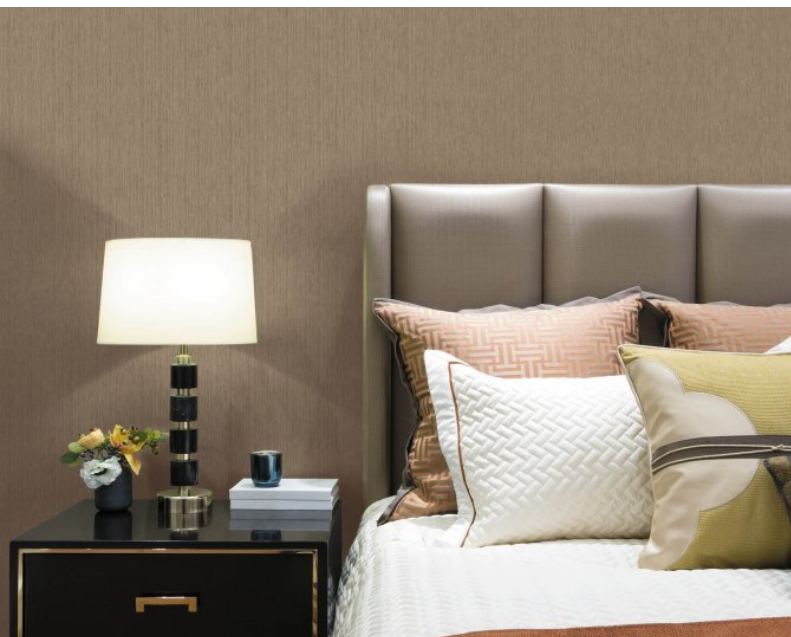

A versatile and elegant wallcovering, 'Accord' has been designed to emulate the beauty of natural silk. Additional texture and depth of colour are added through gravure print which then capture the opulence and richness associated with this style. Timeless and classic it is available in 12 chic colours from cool neutral greys and taupe's through to jewel blue and green as 20oz Type II Osnaburg wallcoverings.

### Product Details

<b>Design:</b>	Accord
<b>SKU:</b>	11906
<b>Colour Description:</b>	Beige
<b>Width:</b>	130cm
<b>Length:</b>	130cm
<b>Sold By:</b>	Per linear metre
<b>Construction Type:</b>	Fabric backed Vinyl
<b>Backer:</b>	Osnaburg
<b>Weight:</b>	455gsm
<b>Fire rating:</b>	Euro Class B-s2, d0