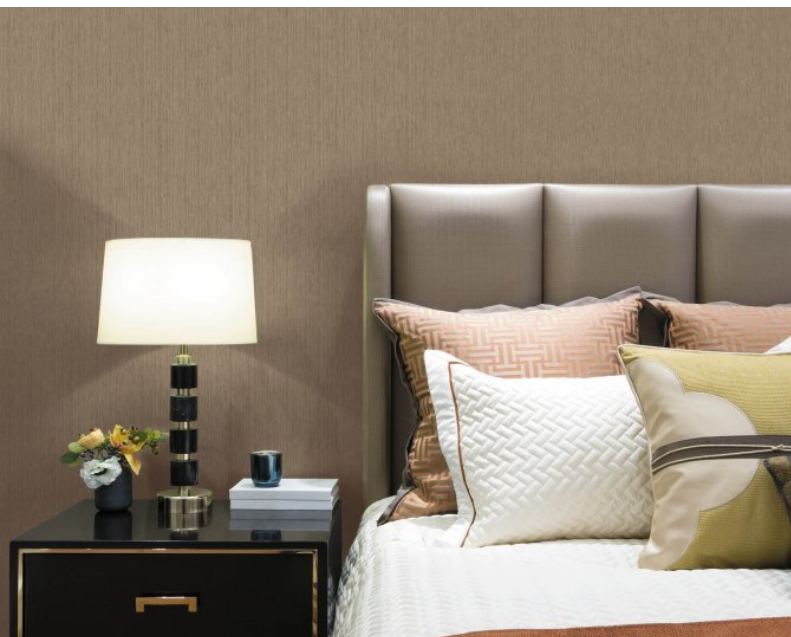

A versatile and elegant wallcovering, 'Accord' has been designed to emulate the beauty of natural silk. Additional texture and depth of colour are added through gravure print which then capture the opulence and richness associated with this style. Timeless and classic it is available in 12 chic colours from cool neutral greys and taupe's through to jewel blue and green as 20oz Type II Osnaburg wallcoverings.

Product Details

Design:	Accord
SKU:	11903
Colour Description:	Pink
Width:	130cm
Length:	130cm
Sold By:	Per linear metre
Construction Type:	Fabric backed Vinyl
Backer:	Osnaburg
Weight:	455gsm
Fire rating:	Euro Class B-s2, d0