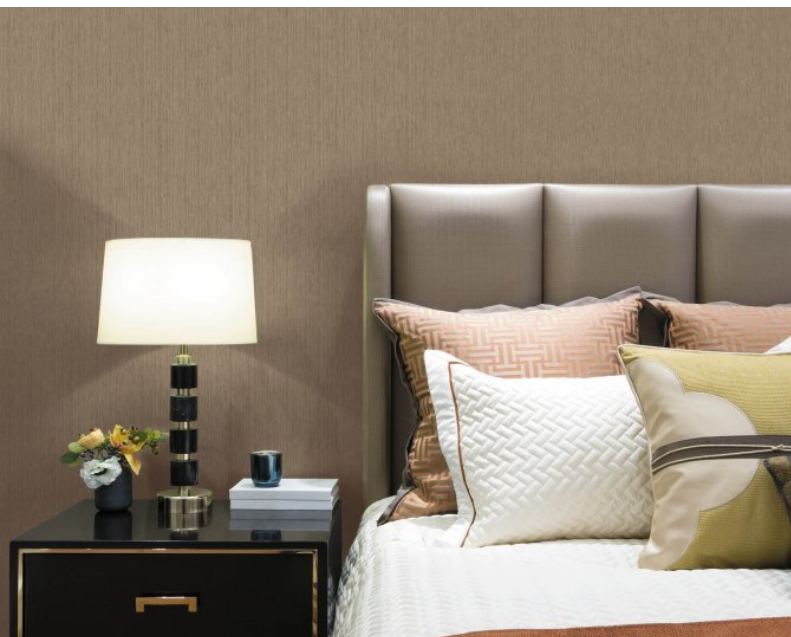

A versatile and elegant wallcovering, 'Accord' has been designed to emulate the beauty of natural silk. Additional texture and depth of colour are added through gravure print which then capture the opulence and richness associated with this style. Timeless and classic it is available in 12 chic colours from cool neutral greys and taupe's through to jewel blue and green as 20oz Type II Osnaburg wallcoverings.

### Product Details

<b>Design:</b>	Accord
<b>SKU:</b>	11902
<b>Colour Description:</b>	Pink
<b>Width:</b>	130cm
<b>Length:</b>	130cm
<b>Sold By:</b>	Per linear metre
<b>Construction Type:</b>	Fabric backed Vinyl
<b>Backer:</b>	Osnaburg
<b>Weight:</b>	455gsm
<b>Fire rating:</b>	Euro Class B-s2, d0