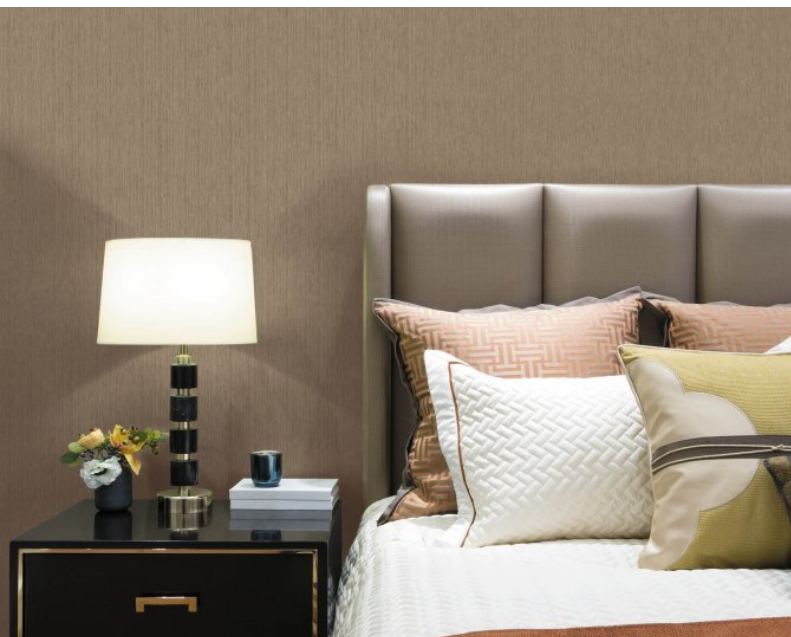

A versatile and elegant wallcovering, 'Accord' has been designed to emulate the beauty of natural silk. Additional texture and depth of colour are added through gravure print which then capture the opulence and richness associated with this style. Timeless and classic it is available in 12 chic colours from cool neutral greys and taupe's through to jewel blue and green as 20oz Type II Osnaburg wallcoverings.

Product Details

Design:	Accord
SKU:	11901
Colour Description:	Brown
Width:	130cm
Length:	130cm
Sold By:	Per linear metre
Construction Type:	Fabric backed Vinyl
Backer:	Osnaburg
Weight:	455gsm
Fire rating:	Euro Class B-s2, d0