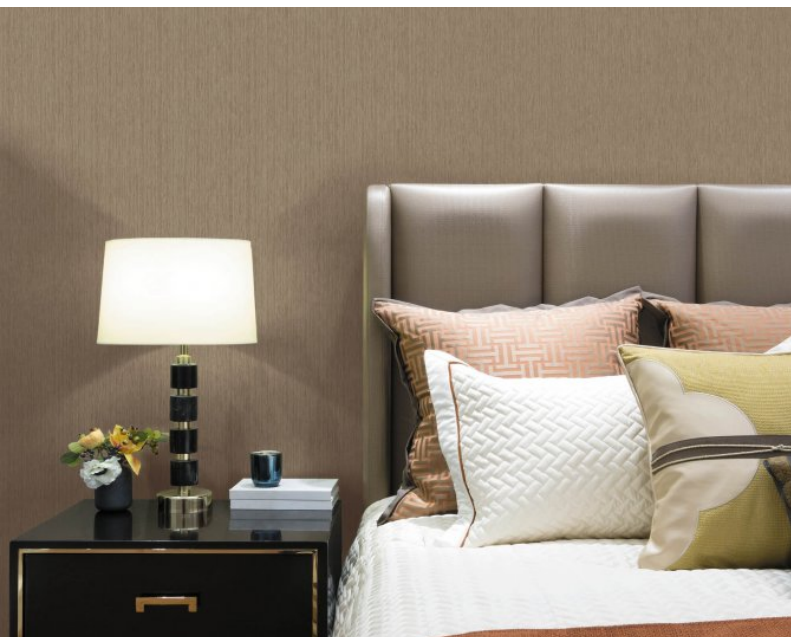

A versatile and elegant wallcovering, 'Accord' has been designed to emulate the beauty of natural silk. Additional texture and depth of colour are added through gravure print which then capture the opulence and richness associated with this style. Timeless and classic it is available in 12 chic colours from cool neutral greys and taupe's through to jewel blue and green as 20oz Type II Osnaburg wallcoverings.

Product Details

Design:	Accord
SKU:	11900
Colour Description:	Red
Width:	130cm
Length:	130cm
Sold By:	Per linear metre
Construction Type:	Fabric backed Vinyl
Backer:	Osnaburg
Weight:	455gsm
Fire rating:	Euro Class B-s2, d0