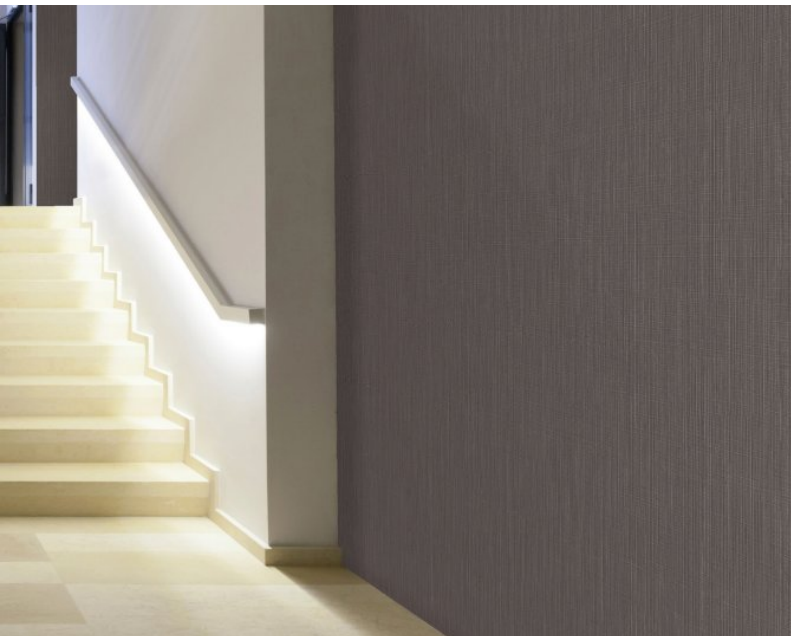

Anafi is a decorative polyester backed, foam vinyl wallcovering providing acoustic sound absorption benefits for your walls. For interiors that are looking to minimise sound reverberation, Anafi is recommended for walls in a wide variety of interiors including offices, hospitals, clinics, retirement homes, hotels, restaurants and theatres. This product uses water based inks for the 20 colourways available, absorbs sound with a coefficient of 0.4 at 3300Hz –  $\alpha_w = 0.15$ , has Euroclass C S3 D0 certification and has achieved a Class A pass for the ASTM E84 fire rating certification.