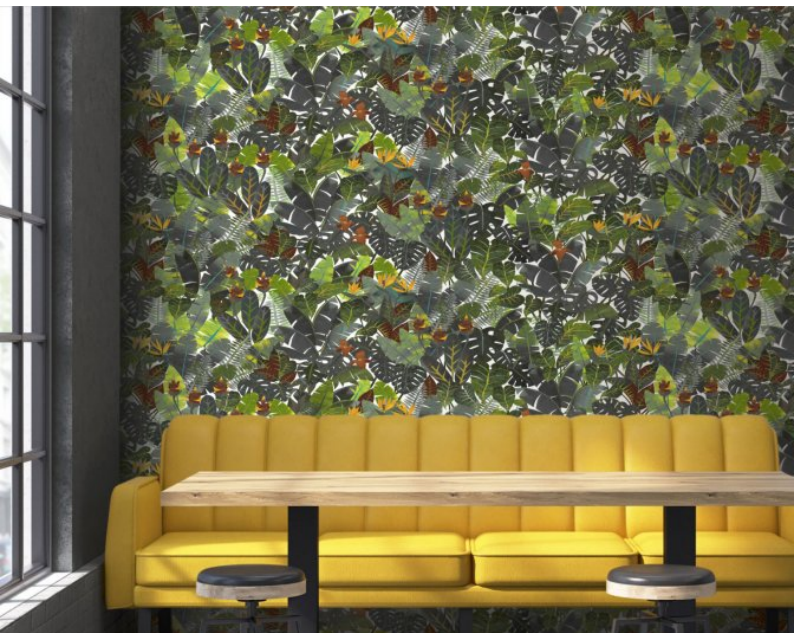

### Product Details

<b>Design:</b>	Amazonia - Rio
<b>SKU:</b>	11352
<b>Colour Description:</b>	White
<b>Width:</b>	130cm
<b>Length:</b>	1m
<b>Sold By:</b>	Per linear metre
<b>Construction Type:</b>	Fabric backed Vinyl
<b>Backer:</b>	Non Woven Polyester
<b>Weight:</b>	350gsm
<b>Fire rating:</b>	Euro Class B-s2, d0