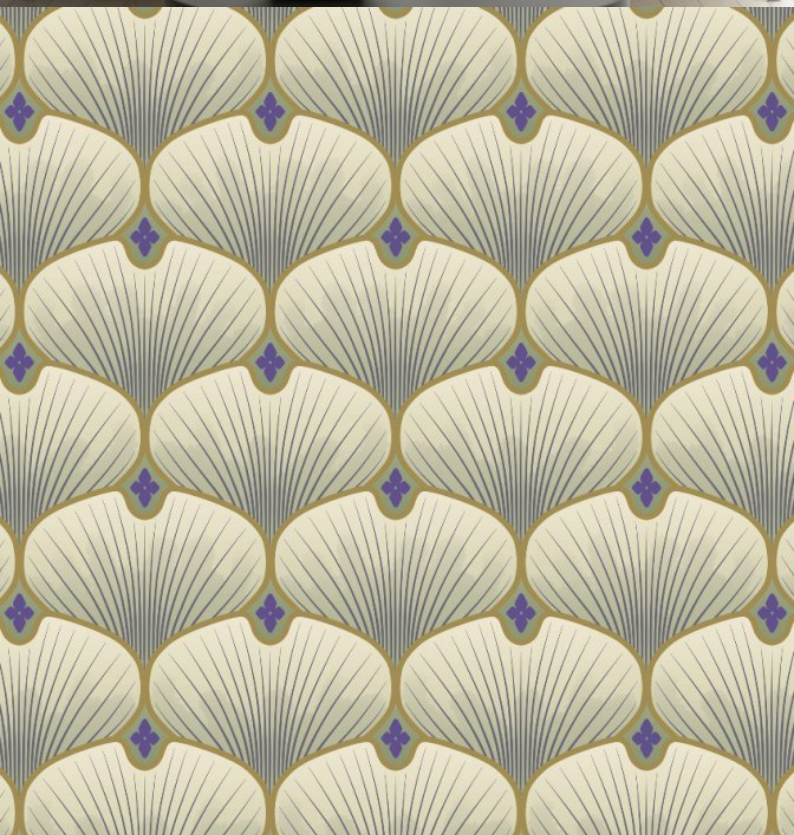

Motifs is a series of collections inspired by different cultural themes. Our Asia Collection demonstrates a vibrant range of four captivating designs, created at our Kent studio; Nami, Nami Carp, Gingko and Fan. These stunning designs combine a rich Far Eastern cultural ambience with patterns and textures from Nature, and a sense of natural movement – all of which deliver an energising and revitalising quality to both commercial and residential spaces. Our Asia Collection is printed and embossed on a non-woven fabric backing and is Euroclass B fire rated.

Product Details

| | |
|----------------------------|---------------------|
| Design: | Asian - Gingko |
| SKU: | 11319 |
| Colour Description: | Cream |
| Width: | 130cm |
| Length: | 1m |
| Sold By: | Per linear metre |
| Construction Type: | Fabric backed Vinyl |
| Backer: | Non-woven Polyester |
| Weight: | 350gsm |
| Fire rating: | Euroclass B-s2,d0 |

AVAILABLE COLOURWAYS IN THIS DESIGN

To view the full range of colourways available in this design, please search 'Asian - Gingko' using the search function tool on the Muraspec website.

OVERLAP & TRIM

BY STRAIGHT HANGING