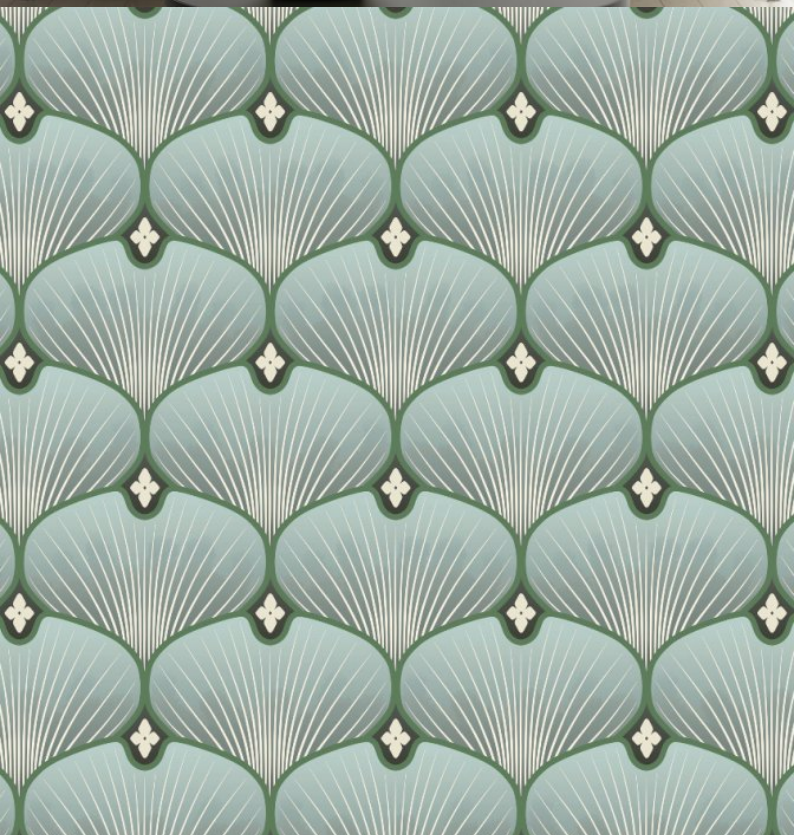

Motifs is a series of collections inspired by different cultural themes. Our Asia Collection demonstrates a vibrant range of four captivating designs, created at our Kent studio; Nami, Nami Carp, Gingko and Fan. These stunning designs combine a rich Far Eastern cultural ambience with patterns and textures from Nature, and a sense of natural movement – all of which deliver an energising and revitalising quality to both commercial and residential spaces. Our Asia Collection is printed and embossed on a non-woven fabric backing and is Euroclass B fire rated.

### Product Details

<b>Design:</b>	Asian - Gingko
<b>SKU:</b>	11320
<b>Colour Description:</b>	Blue
<b>Width:</b>	130cm
<b>Length:</b>	1m
<b>Sold By:</b>	Per linear metre
<b>Construction Type:</b>	Fabric backed Vinyl
<b>Backer:</b>	Non-woven Polyester
<b>Weight:</b>	350gsm
<b>Fire rating:</b>	Euroclass B-s2,d0