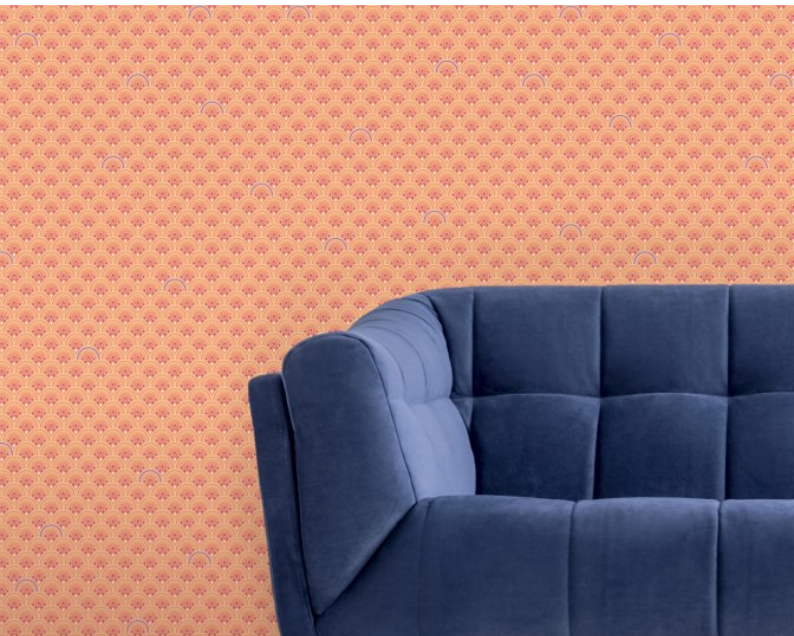

Motifs is a series of collections inspired by different cultural themes. Our Asia Collection demonstrates a vibrant range of four captivating designs, created at our Kent studio; Nami, Nami Carp, Gingko and Fan. These stunning designs combine a rich Far Eastern cultural ambience with patterns and textures from Nature, and a sense of natural movement – all of which deliver an energising and revitalising quality to both commercial and residential spaces. Our Asia Collection is printed and embossed on a non-woven fabric backing and is Euroclass B fire rated.

Product Details

Design:	Asian - Fan
SKU:	11325
Colour Description:	Orange
Width:	130cm
Length:	1m
Sold By:	Per linear metre
Construction Type:	Fabric backed Vinyl
Backer:	Non-woven Polyester
Weight:	350gsm
Fire rating:	Euroclass B-s2,d0

AVAILABLE COLOURWAYS IN THIS DESIGN

To view the full range of colourways available in this design, please search 'Asian - Fan' using the search function tool on the Muraspec website.

OVERLAP & TRIM

BY STRAIGHT HANGING