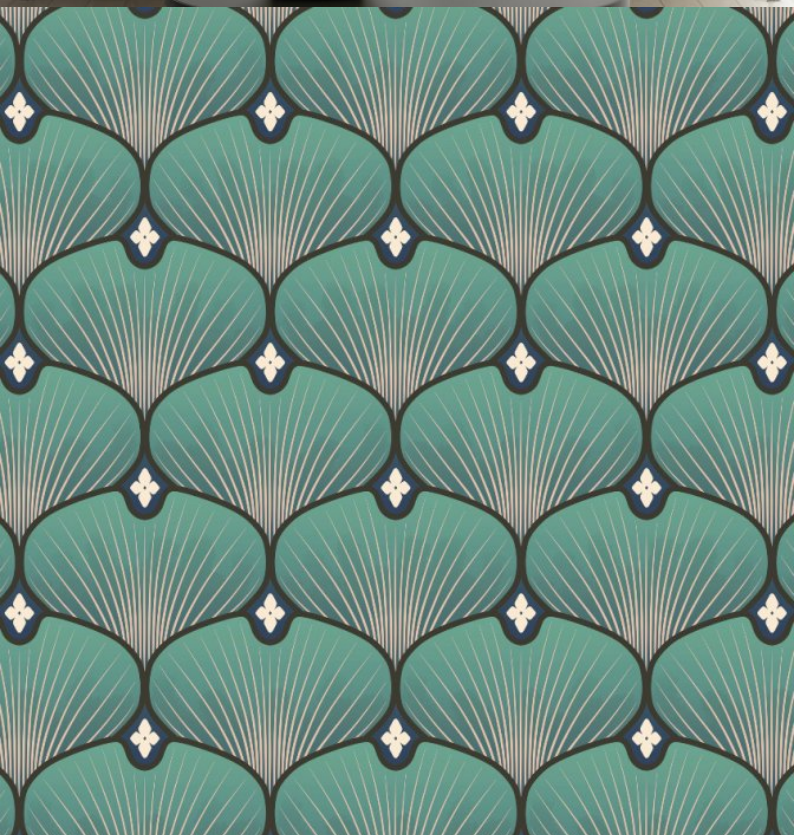

Motifs is a series of collections inspired by different cultural themes. Our Asia Collection demonstrates a vibrant range of four captivating designs, created at our Kent studio; Nami, Nami Carp, Gingko and Fan. These stunning designs combine a rich Far Eastern cultural ambience with patterns and textures from Nature, and a sense of natural movement – all of which deliver an energising and revitalising quality to both commercial and residential spaces. Our Asia Collection is printed and embossed on a non-woven fabric backing and is Euroclass B fire rated.

Product Details

Design:	Asian - Gingko
SKU:	11321
Colour Description:	Green
Width:	130cm
Length:	1m
Sold By:	Per linear metre
Construction Type:	Fabric backed Vinyl
Backer:	Non-woven Polyester
Weight:	350gsm
Fire rating:	Euroclass B-s2,d0

AVAILABLE COLOURWAYS IN THIS DESIGN

To view the full range of colourways available in this design, please search 'Asian - Gingko' using the search function tool on the Muraspec website.

OVERLAP & TRIM

BY STRAIGHT HANGING