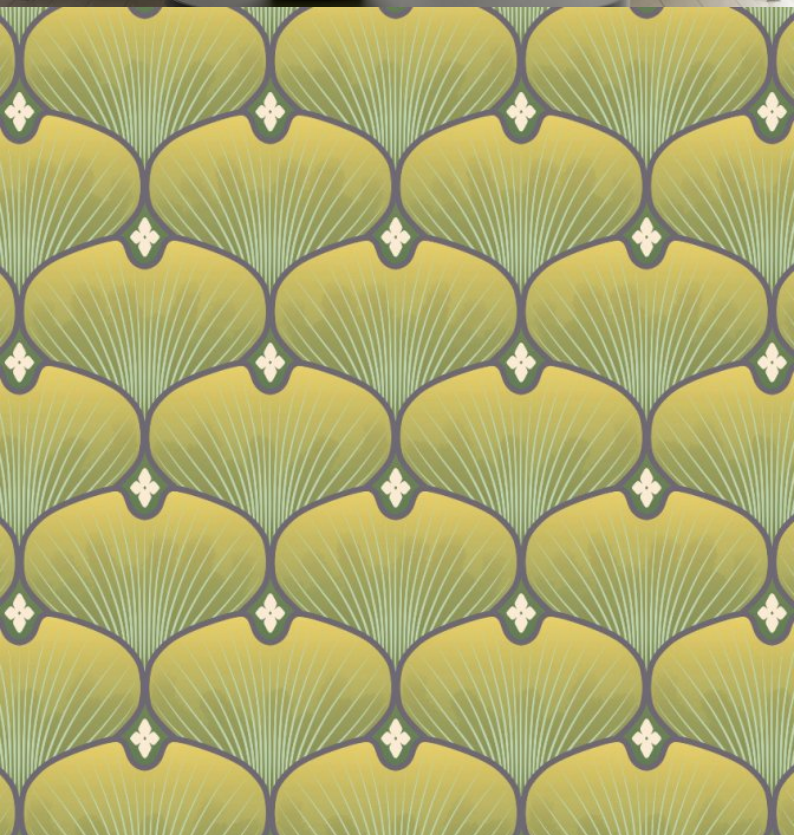

Motifs is a series of collections inspired by different cultural themes. Our Asia Collection demonstrates a vibrant range of four captivating designs, created at our Kent studio; Nami, Nami Carp, Gingko and Fan. These stunning designs combine a rich Far Eastern cultural ambience with patterns and textures from Nature, and a sense of natural movement – all of which deliver an energising and revitalising quality to both commercial and residential spaces. Our Asia Collection is printed and embossed on a non-woven fabric backing and is Euroclass B fire rated.

### Product Details

<b>Design:</b>	Asian - Gingko
<b>SKU:</b>	11318
<b>Colour Description:</b>	Green
<b>Width:</b>	130cm
<b>Length:</b>	1m
<b>Sold By:</b>	Per linear metre
<b>Construction Type:</b>	Fabric backed Vinyl
<b>Backer:</b>	Non-woven Polyester
<b>Weight:</b>	350gsm
<b>Fire rating:</b>	Euroclass B-s2,d0