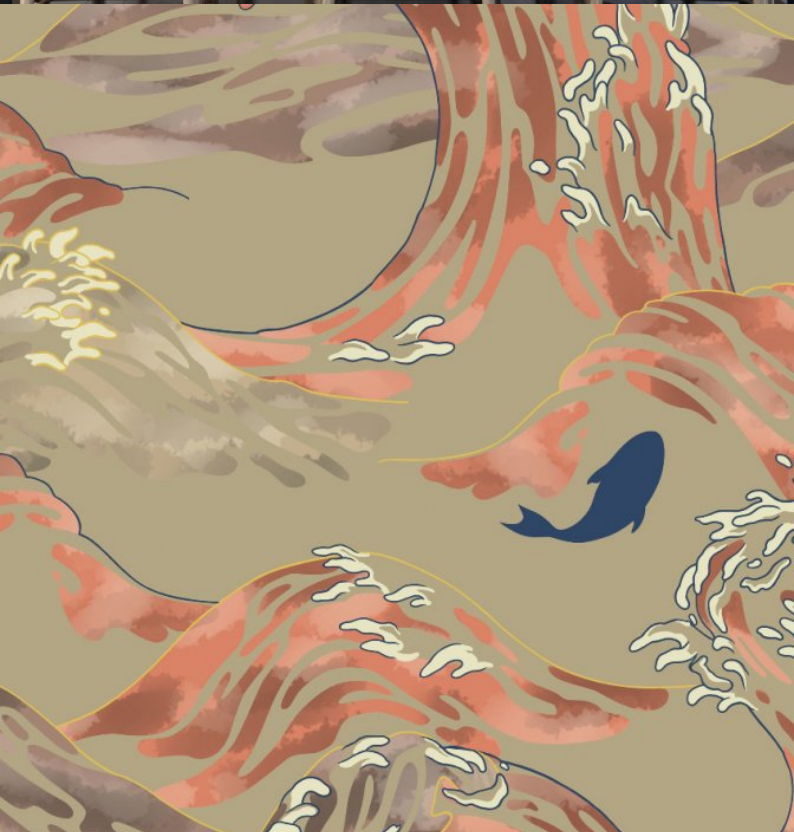

Motifs is a series of collections inspired by different cultural themes. Our Asia Collection demonstrates a vibrant range of four captivating designs, created at our Kent studio; Nami, Nami Carp, Ginkgo and Fan. These stunning designs combine a rich Far Eastern cultural ambience with patterns and textures from Nature, and a sense of natural movement – all of which deliver an energising and revitalising quality to both commercial and residential spaces. Our Asia Collection is printed and embossed on a non-woven fabric backing and is Euroclass B fire rated.

### Product Details

<b>Design:</b>	Asian - Nami Carp
<b>SKU:</b>	11313
<b>Colour Description:</b>	Beige
<b>Width:</b>	130cm
<b>Length:</b>	1m
<b>Sold By:</b>	Per linear metre
<b>Construction Type:</b>	Fabric backed Vinyl
<b>Backer:</b>	Non-woven Polyester
<b>Weight:</b>	350gsm
<b>Fire rating:</b>	Euroclass B-s2,d0