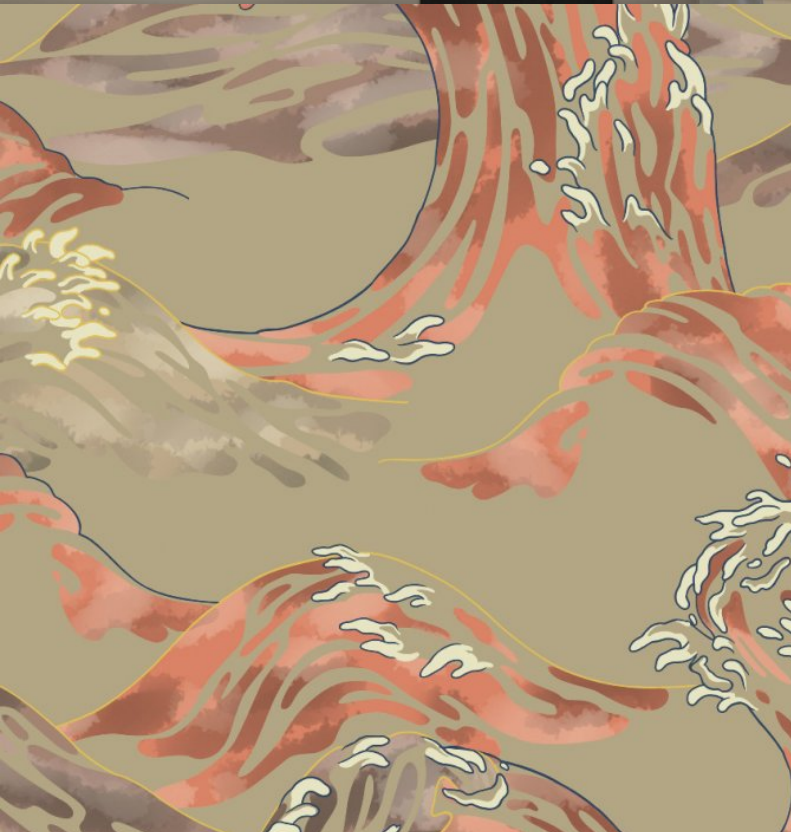

Motifs is a series of collections inspired by different cultural themes. Our Asia Collection demonstrates a vibrant range of four captivating designs, created at our Kent studio; Nami, Nami Carp, Gingko and Fan. These stunning designs combine a rich Far Eastern cultural ambience with patterns and textures from Nature, and a sense of natural movement – all of which deliver an energising and revitalising quality to both commercial and residential spaces. Our Asia Collection is printed and embossed on a non-woven fabric backing and is Euroclass B fire rated.