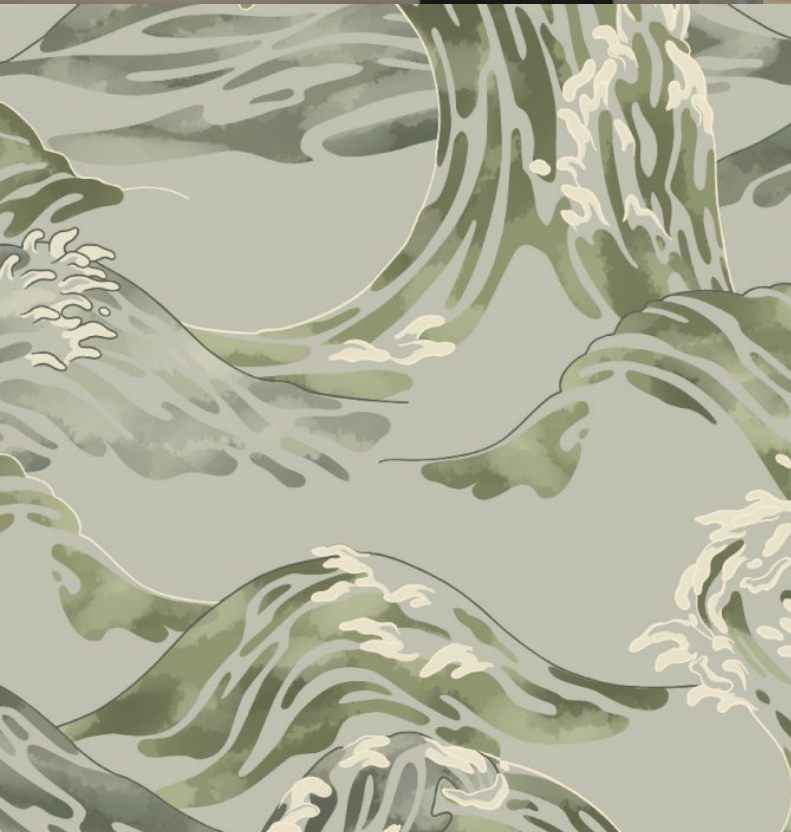

Motifs is a series of collections inspired by different cultural themes. Our Asia Collection demonstrates a vibrant range of four captivating designs, created at our Kent studio; Nami, Nami Carp, Gingko and Fan. These stunning designs combine a rich Far Eastern cultural ambience with patterns and textures from Nature, and a sense of natural movement – all of which deliver an energising and revitalising quality to both commercial and residential spaces. Our Asia Collection is printed and embossed on a non-woven fabric backing and is Euroclass B fire rated.