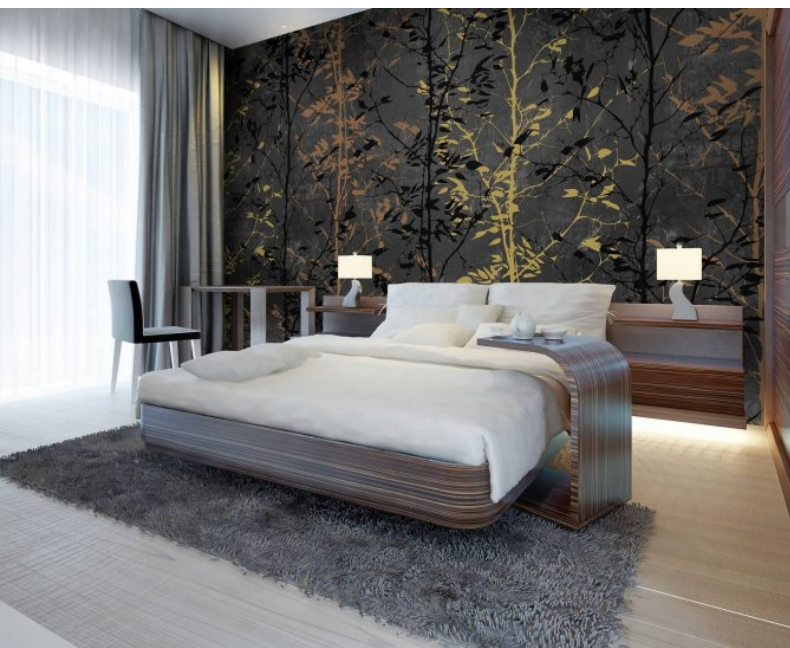

For further information regarding Digital products, please contact Customer Services on 03705 117 118. These are bespoke Digital designs, but more colour options are available.

Product Details

Design:	Florals & Botanics
SKU:	LTD02240
Colour Description:	Grey
Width:	130 cm
Length:	0 m
Sold By:	Per linear metre
Construction Type:	Digital Backer
Backer:	Non woven polyester
Weight:	-
Fire rating:	Euro Class B