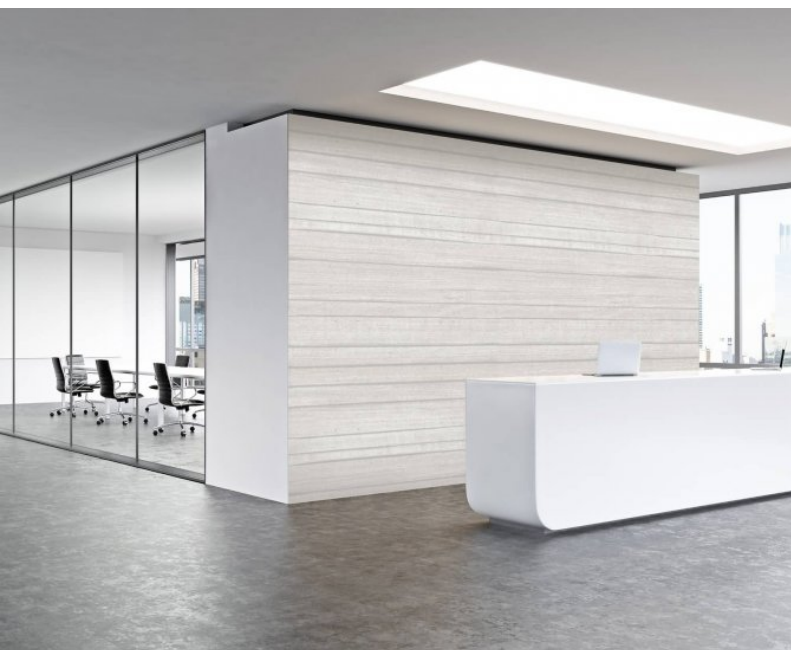

### Product Details

<b>Design:</b>	Wood
<b>SKU:</b>	LTD00290
<b>Colour Description:</b>	Grey
<b>Width:</b>	130 cm
<b>Length:</b>	0 m
<b>Sold By:</b>	Per linear metre
<b>Construction Type:</b>	Digital Backer
<b>Backer:</b>	Non woven polyester
<b>Weight:</b>	-
<b>Fire rating:</b>	Euro Class B