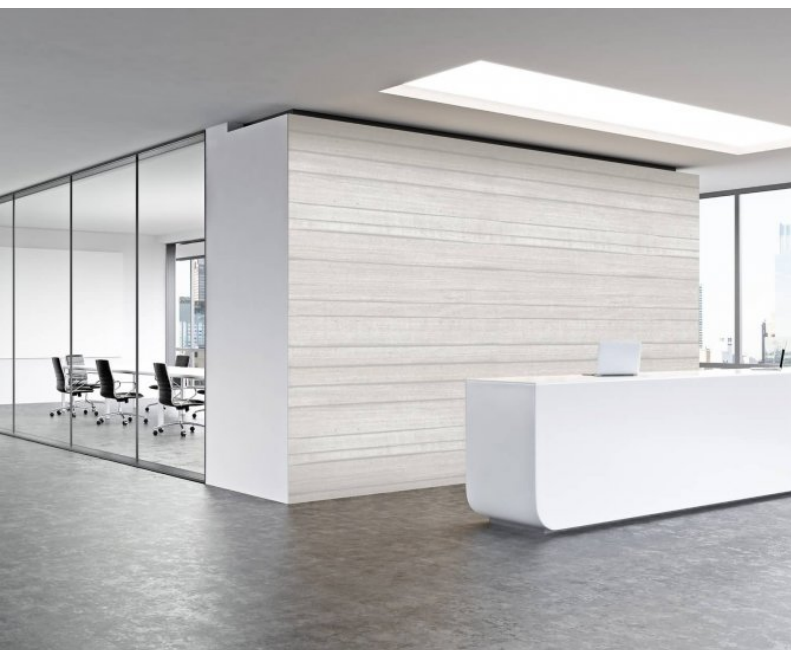

For further information regarding Digital products, please contact Customer Services on 03705 117 118. These are bespoke Digital designs, but more colour options are available.

Product Details

Design:	Wood
SKU:	LTD00290
Colour Description:	Grey
Width:	130 cm
Length:	0 m
Sold By:	Per linear metre
Construction Type:	Digital Backer
Backer:	Non woven polyester
Weight:	-
Fire rating:	Euro Class B