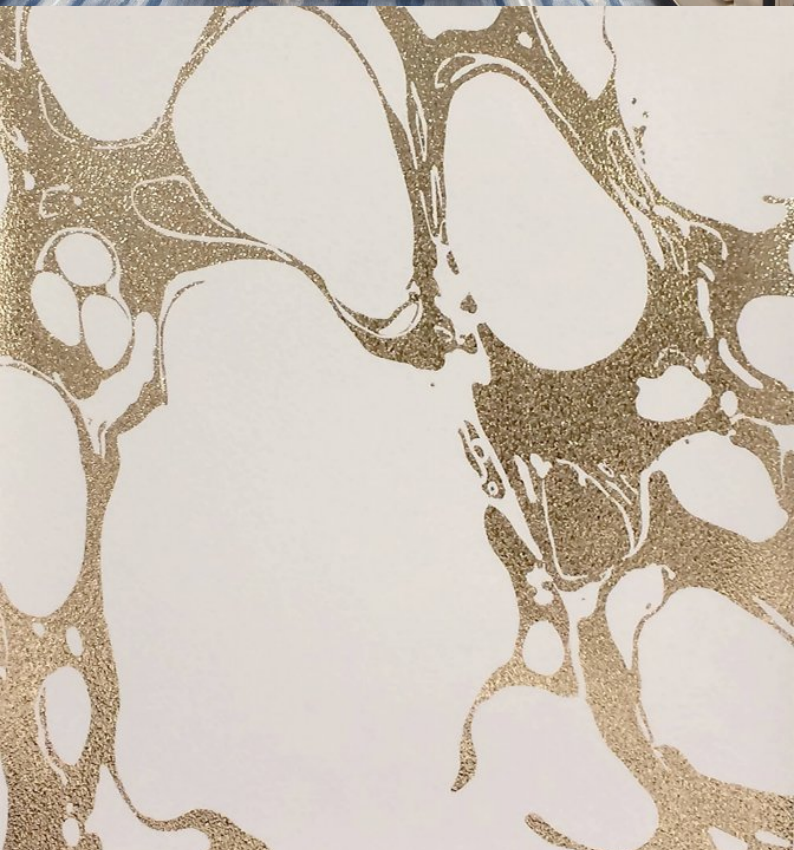

Inspired by an "oil and water" design technique, Lava combines an oversized foil print with subtle embossed textures for a magnificently bold and contemporary design. This showstopper is characterised by a lusturous palette, including such colours as mink on silver, white on gold and an inky blue on pewter, and demonstrates just how spectacular yet intricate wallcoverings can be.

Product Details

Design:	Lava
SKU:	11062
Colour Description:	White Gold
Width:	130 cm
Length:	30 m
Sold By:	per linear metre
Construction Type:	PET Foil
Backer:	Non woven Polyester
Weight:	350 gsm
Fire rating:	Euro Class B

AVAILABLE COLOURWAYS IN THIS DESIGN

To view the full range of colourways available in this design, please search 'Lava' using the search function tool on the Muraspec website.

OVERLAP & TRIM

BY HORIZONTAL
HANGING