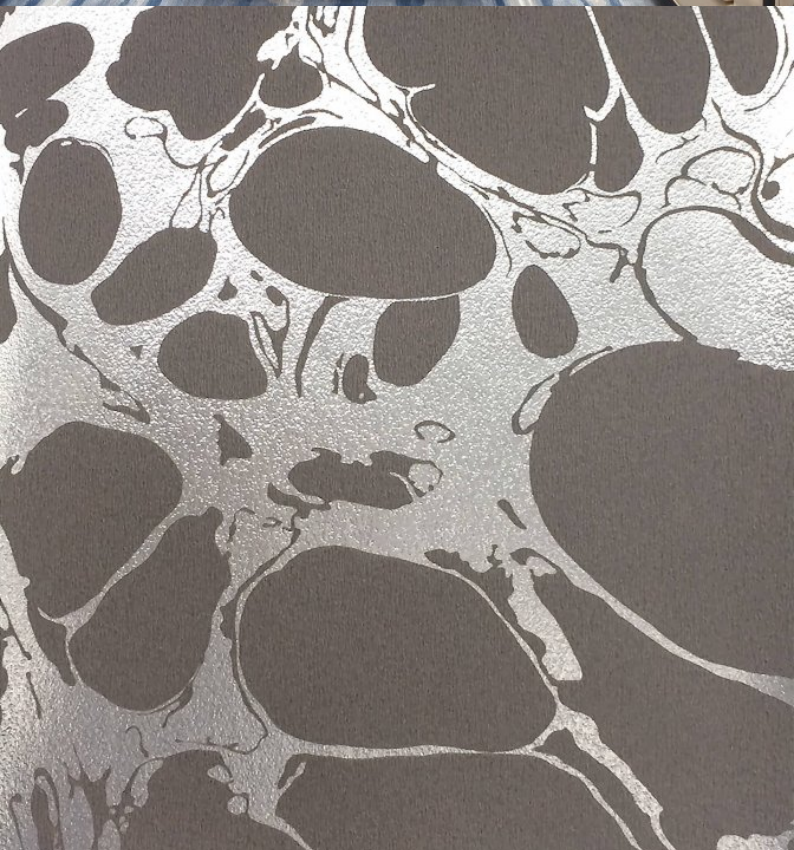

Inspired by an 'oil and water' design technique, Lava combines an oversized foil print with subtle embossed textures for a magnificently bold and contemporary design. This showstopper is characterised by a lusturous palette, including such colours as mink on silver, white on gold and an inky blue on pewter, and demonstrates just how spectacular yet intricate wallcoverings can be.

Product Details

Design:	Lava
SKU:	11060
Colour Description:	Taupe
Width:	130 cm
Length:	30 m
Sold By:	per linear metre
Construction Type:	PET Foil
Backer:	Non woven Polyester
Weight:	350 gsm
Fire rating:	Euro Class B

CE COMPLIANT

CE

Hanging Information

Pattern Repeat:	80cm
Pattern Offset:	40cm
Pattern Overlap:	5cm
Recommended Adhesive:	Murabond Heavy. On dry lining use Murabond Easy Strip. On sealed surfaces use Murabond Sealed Surface Adhesive. For other surfaces contact Customer Services on 03705 117 118.

AVAILABLE COLOURWAYS IN THIS DESIGN

To view the full range of colourways available in this design, please search 'Lava' using the search function tool on the Muraspec website.

OVERLAP & TRIM

BY STRAIGHT HANGING