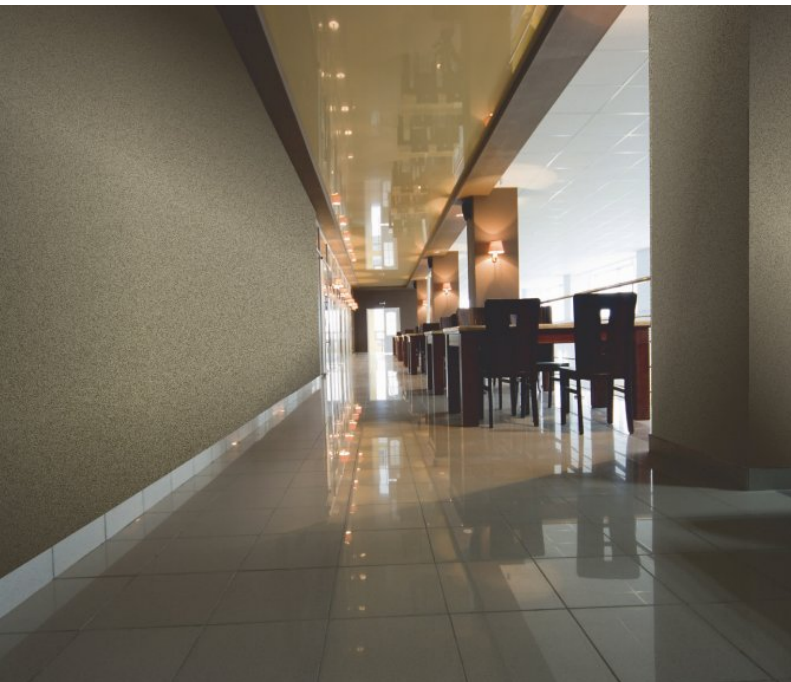

### Product Details

<b>Design:</b>	Storm
<b>SKU:</b>	P9457M
<b>Colour Description:</b>	Blue
<b>Width:</b>	130 cm
<b>Length:</b>	30 m
<b>Sold By:</b>	Per linear metre
<b>Construction Type:</b>	Fabric backed Vinyl
<b>Backer:</b>	Non woven polyester
<b>Weight:</b>	350gsm Type I (15oz)
<b>Fire rating:</b>	Euro Class B-s2,d0 Other Fire Certifications available include Russian GOST, Australian AS 5637.1, Chinese 8624