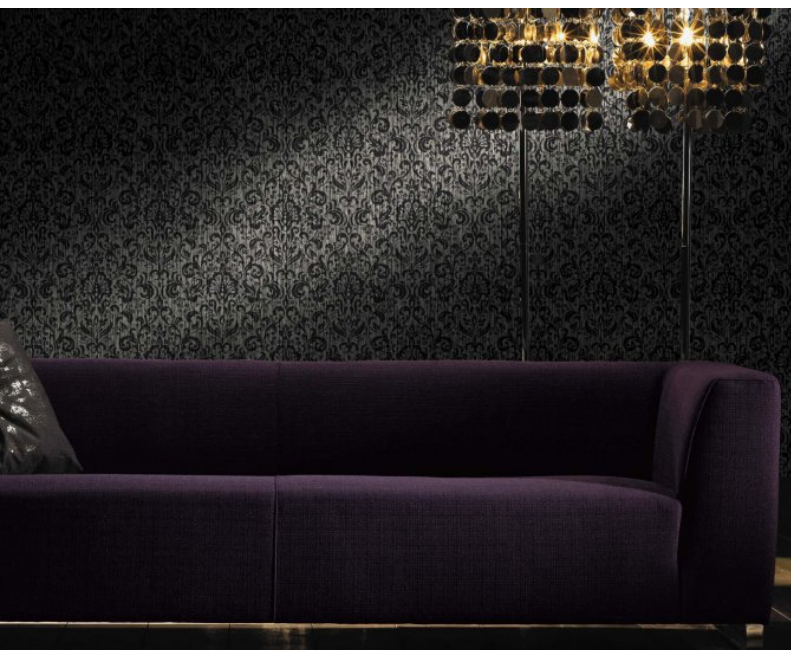

### Product Details

<b>Design:</b>	Bali
<b>SKU:</b>	10087
<b>Colour Description:</b>	Grey
<b>Width:</b>	90 cm
<b>Length:</b>	10 m
<b>Sold By:</b>	Per linear metre
<b>Construction Type:</b>	Fabric backed Vinyl
<b>Backer:</b>	Paste to wall
<b>Weight:</b>	360 gsm
<b>Fire rating:</b>	Euro Class B