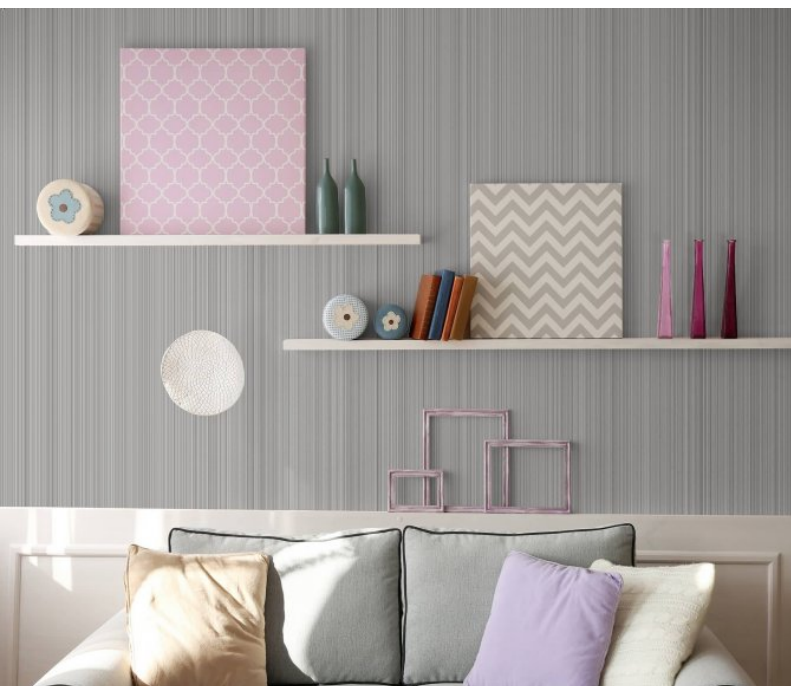

Timeless vertical stripes embossed with a multitude of raised lines; the perfect juxtaposition for a sleek design scheme. Available in a range of colours, Linea's rich textures add subtle, but palpable depth and character to contemporary interior spaces.

Product Details

Design:	Linea
SKU:	10790
Colour Description:	Blue
Width:	130 cm
Length:	30 m
Sold By:	Per linear metre
Construction Type:	Fabric backed Vinyl
Backer:	Osnaburg
Weight:	455gsm Type II (20oz)
Fire rating:	Euro Class B-s2,d0 Other Fire Certifications available include Russian GOST, Australian AS 5637.1, Chinese 8624