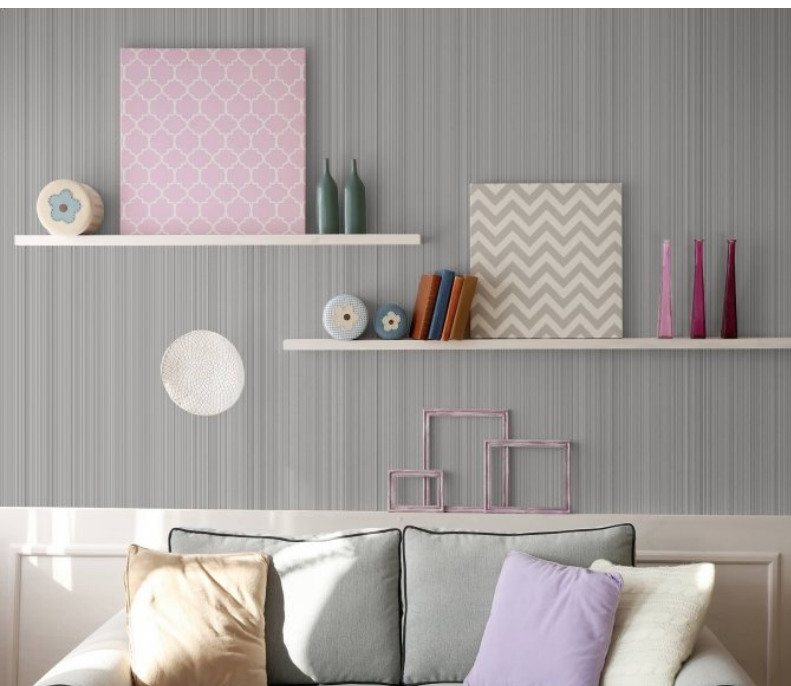

Timeless vertical stripes embossed with a multitude of raised lines; the perfect juxtaposition for a sleek design scheme. Available in a range of colours, Linea's rich textures add subtle, but palpable depth and character to contemporary interior spaces.

### Product Details

<b>Design:</b>	Linea
<b>SKU:</b>	10787
<b>Colour Description:</b>	cream
<b>Width:</b>	130 cm
<b>Length:</b>	30 m
<b>Sold By:</b>	Per linear metre
<b>Construction Type:</b>	Fabric backed Vinyl
<b>Backer:</b>	Osnaburg
<b>Weight:</b>	455gsm Type II (20oz)
<b>Fire rating:</b>	Euro Class B-s2,d0 Other Fire Certifications available include Russian GOST, Australian AS 5637.1, Chinese 8624