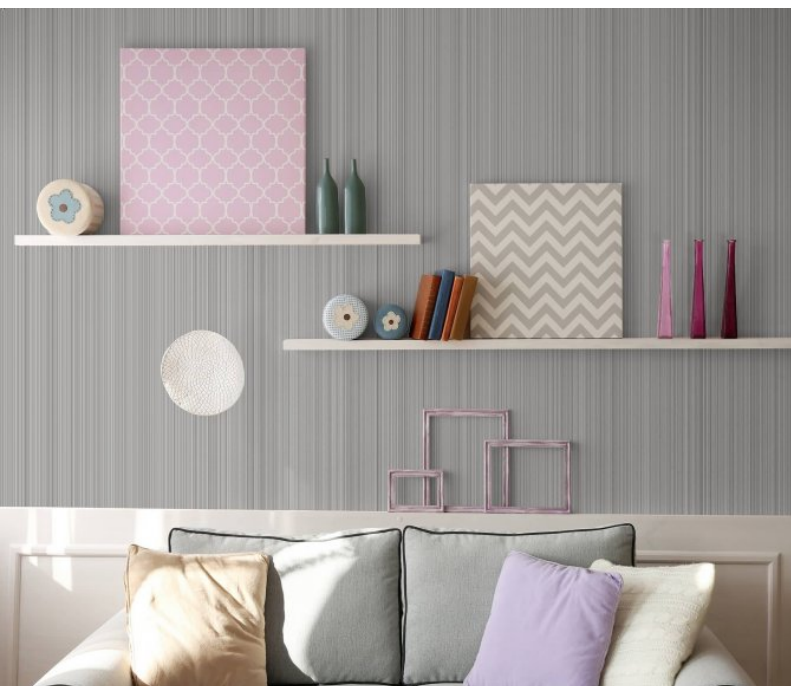

Timeless vertical stripes embossed with a multitude of raised lines; the perfect juxtaposition for a sleek design scheme. Available in a range of colours, Linea's rich textures add subtle, but palpable depth and character to contemporary interior spaces.

Product Details

Design:	Linea
SKU:	10784
Colour Description:	Grey
Width:	130 cm
Length:	30 m
Sold By:	Per linear metre
Construction Type:	Fabric backed Vinyl
Backer:	Osnaburg
Weight:	455gsm Type II (20oz)
Fire rating:	Euro Class B-s2,d0 Other Fire Certifications available include Russian GOST, Australian AS 5637.1, Chinese 8624