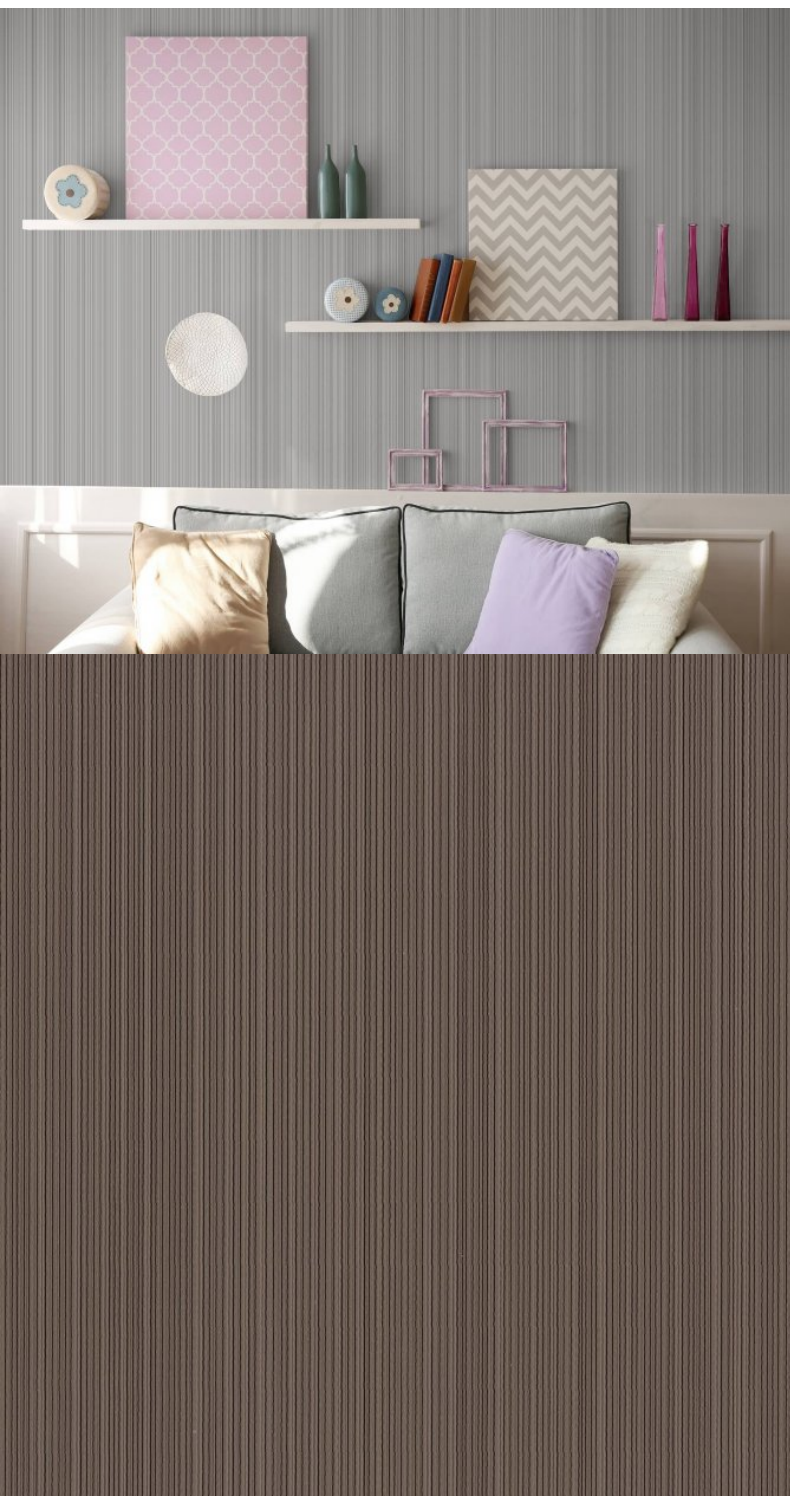

Timeless vertical stripes embossed with a multitude of raised lines; the perfect juxtaposition for a sleek design scheme. Available in a range of colours, Linea's rich textures add subtle, but palpable depth and character to contemporary interior spaces.

### Product Details

<b>Design:</b>	Linea
<b>SKU:</b>	10781
<b>Colour Description:</b>	Brown
<b>Width:</b>	130 cm
<b>Length:</b>	30 m
<b>Sold By:</b>	Per linear metre
<b>Construction Type:</b>	Fabric backed Vinyl
<b>Backer:</b>	Osnaburg
<b>Weight:</b>	455 gsm
<b>Fire rating:</b>	Euro Class B