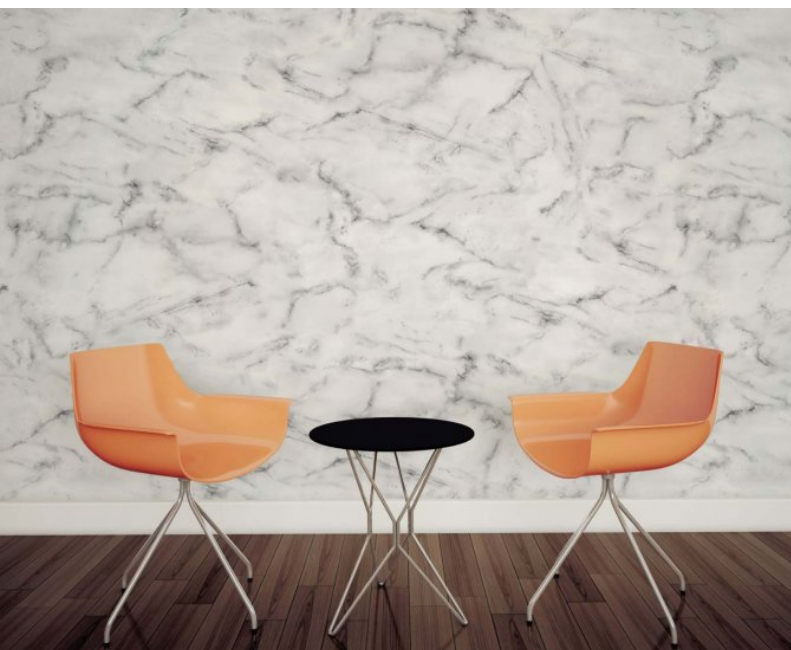

For further information regarding Digital products, please contact Customer Services on 03705 117 118. These are bespoke Digital designs, but more colour options are available.

Product Details

Design:	Mineral
SKU:	LTD01090
Colour Description:	White
Width:	130 cm
Length:	0 m
Sold By:	Per linear metre
Construction Type:	Digital Backer
Backer:	Non woven polyester
Weight:	Dependent on Design gsm
Fire rating:	Euro Class B