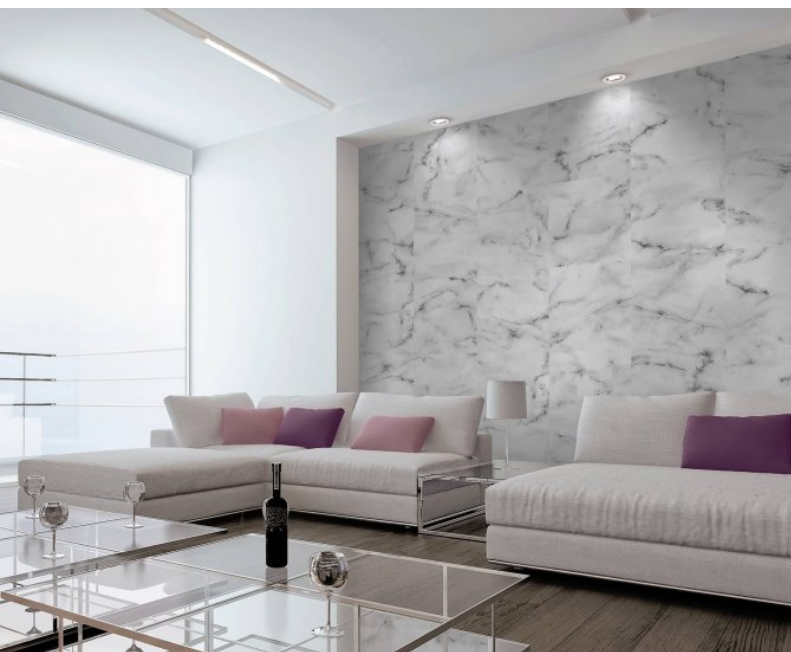

For further information regarding Digital products, please contact Customer Services on 03705 117 118. These are bespoke Digital designs, but more colour options are available.

Product Details

Design:	Mineral
SKU:	LTD01080
Colour Description:	White
Width:	130 cm
Length:	0 m
Sold By:	Per linear metre
Construction Type:	Digital Backer
Backer:	Non woven polyester
Weight:	Dependent on Design gsm
Fire rating:	Euro Class B